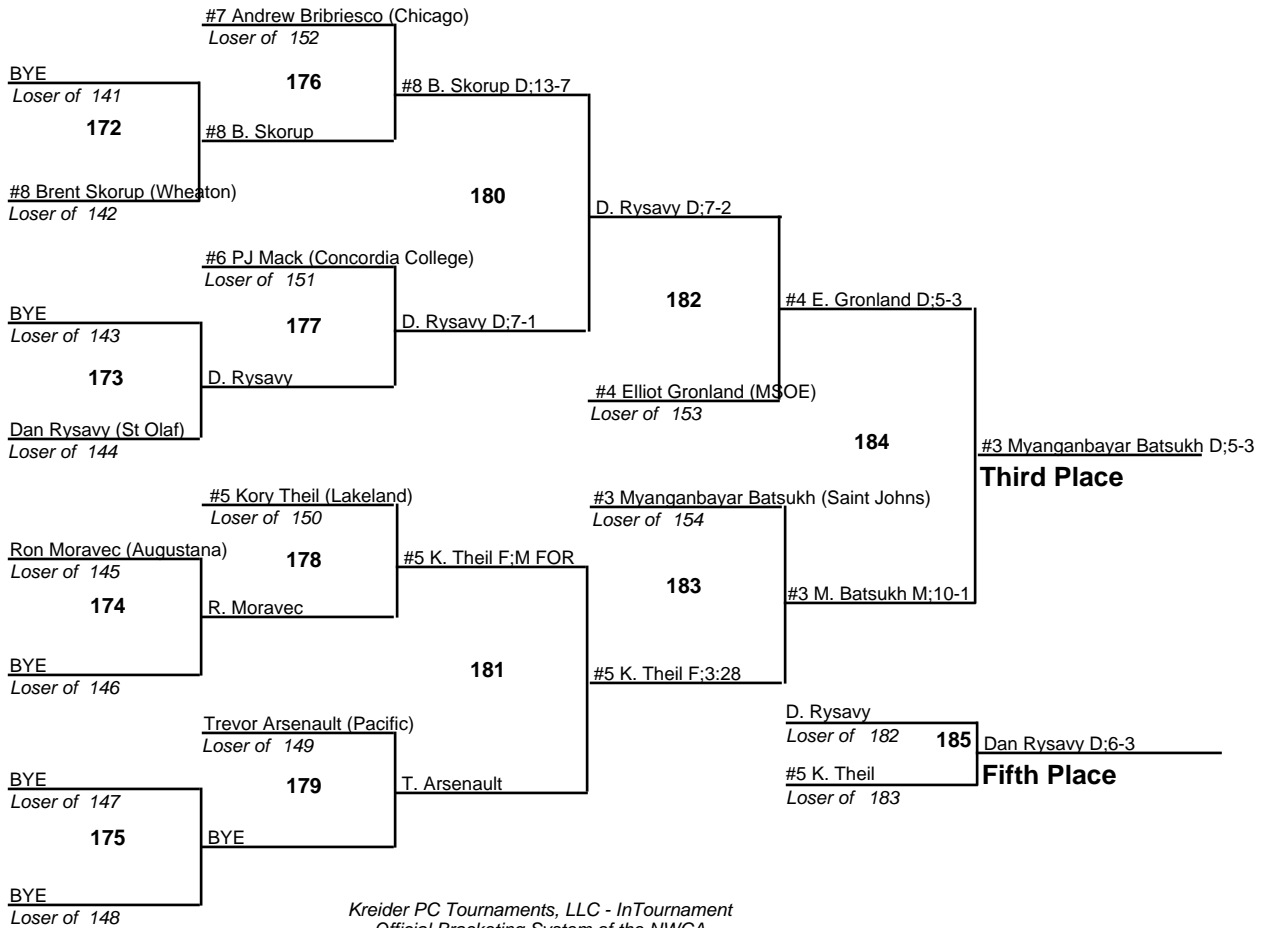

# NCAA Div III Great Lakes Wrestling Regional

125  
16 February 2007

# NCAA Div III Great Lakes Wrestling Regional

**133**  
16 February 2007

# NCAA Div III Great Lakes Wrestling Regional

**141**  
16 February 2007