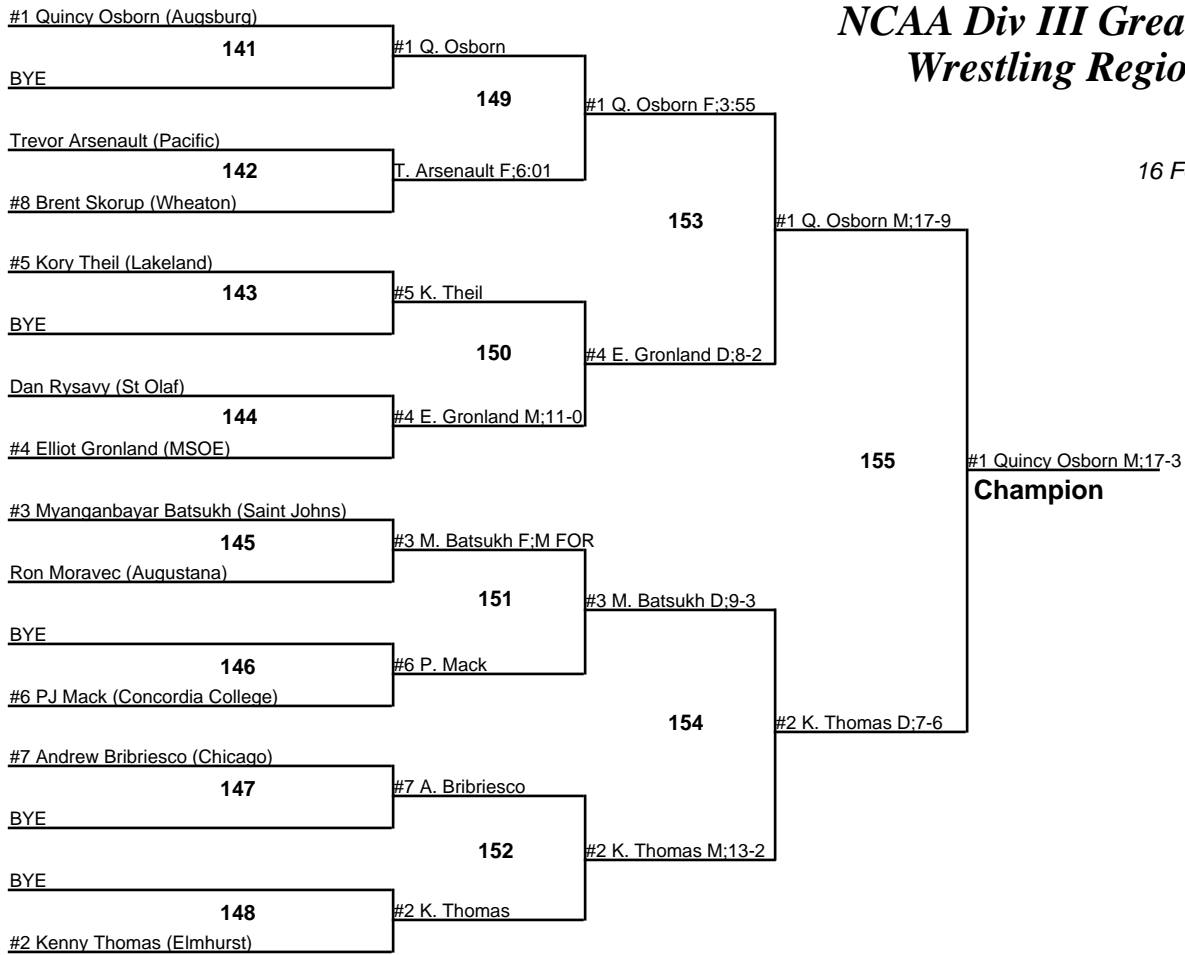

# NCAA Div III Great Lakes Wrestling Regional

125  
16 February 2007

# NCAA Div III Great Lakes Wrestling Regional

**133**  
16 February 2007

# NCAA Div III Great Lakes Wrestling Regional

**141**  
16 February 2007

# NCAA Div III Great Lakes Wrestling Regional

**149**  
16 February 2007