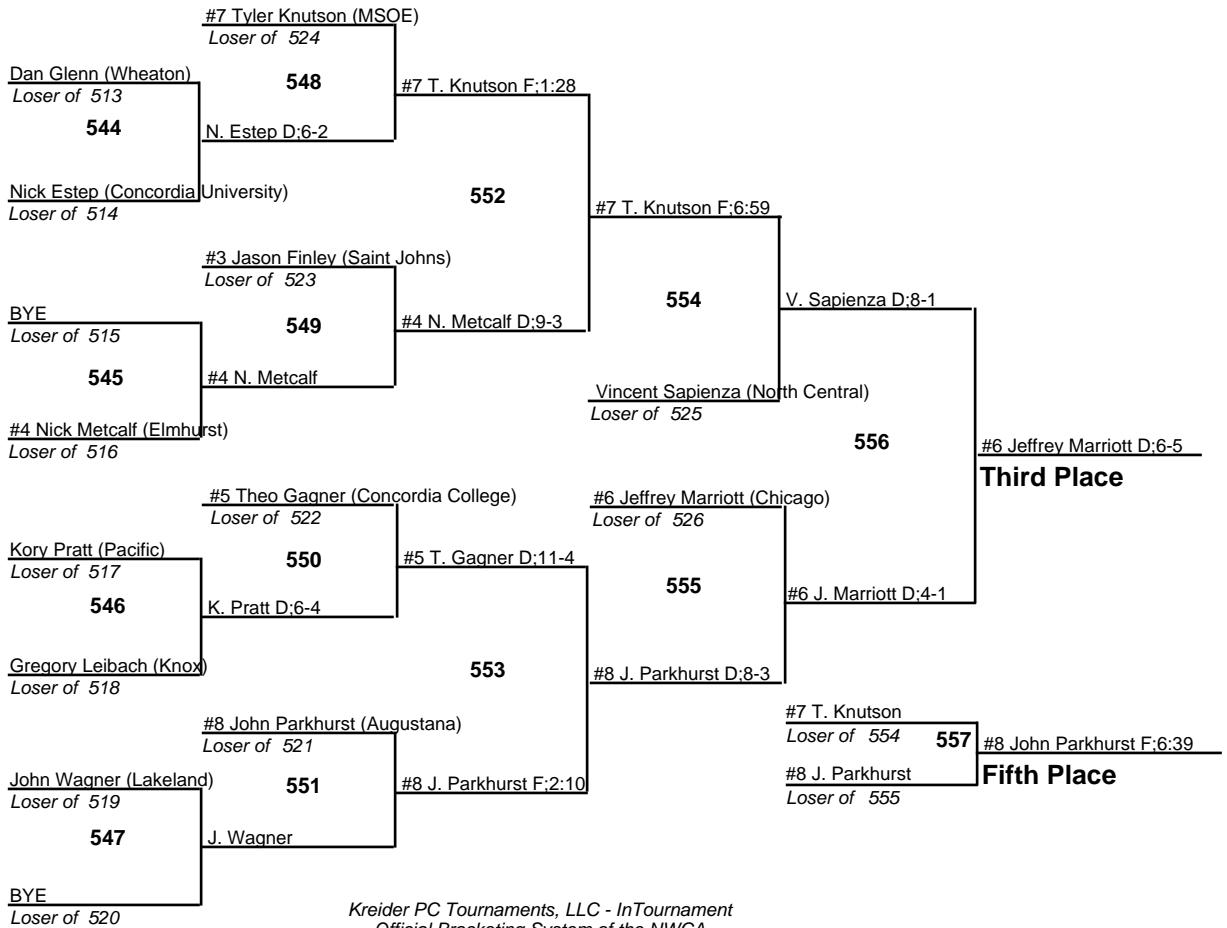

NCAA Div III Great Lakes Wrestling Regional

197
16 February 2007