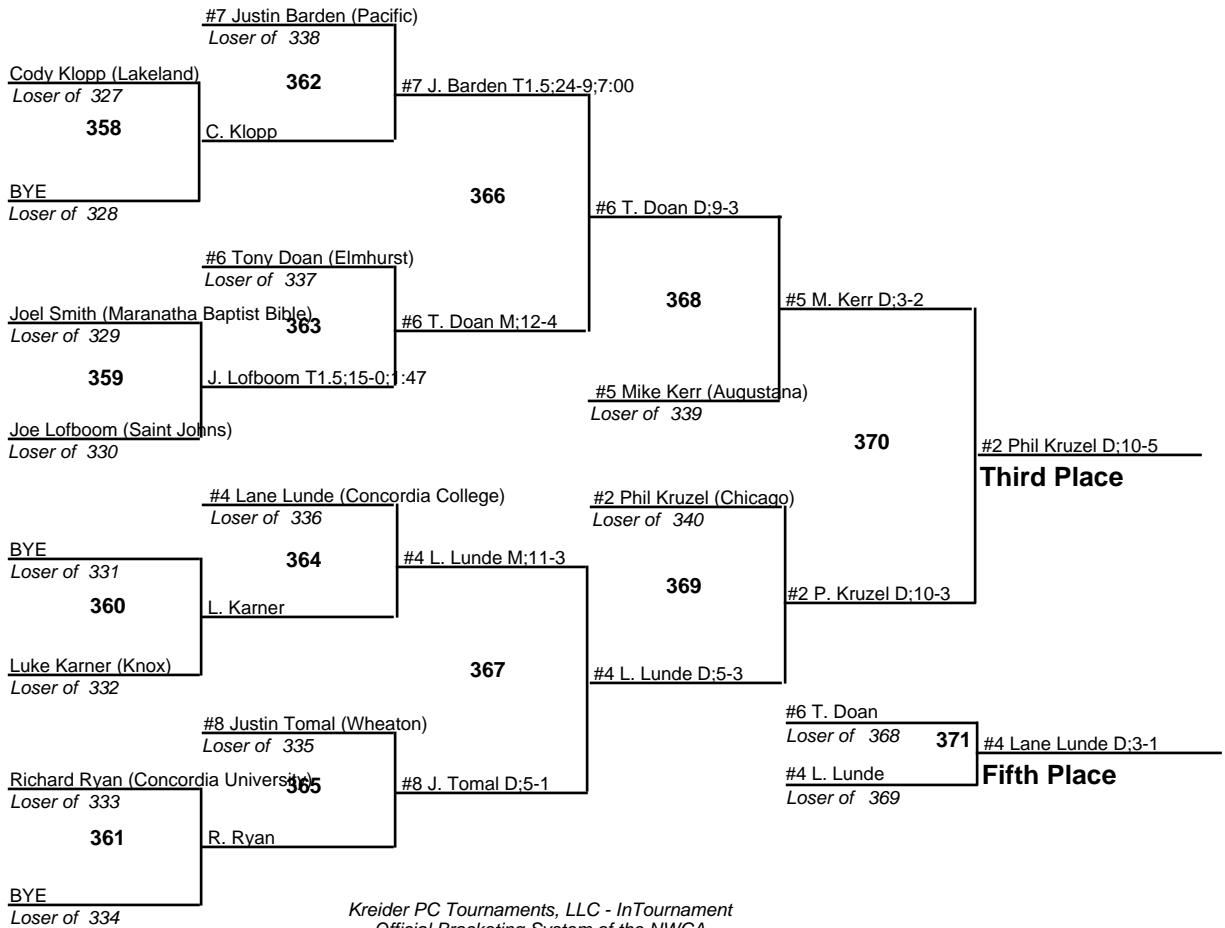

NCAA Div III Great Lakes Wrestling Regional

165
16 February 2007