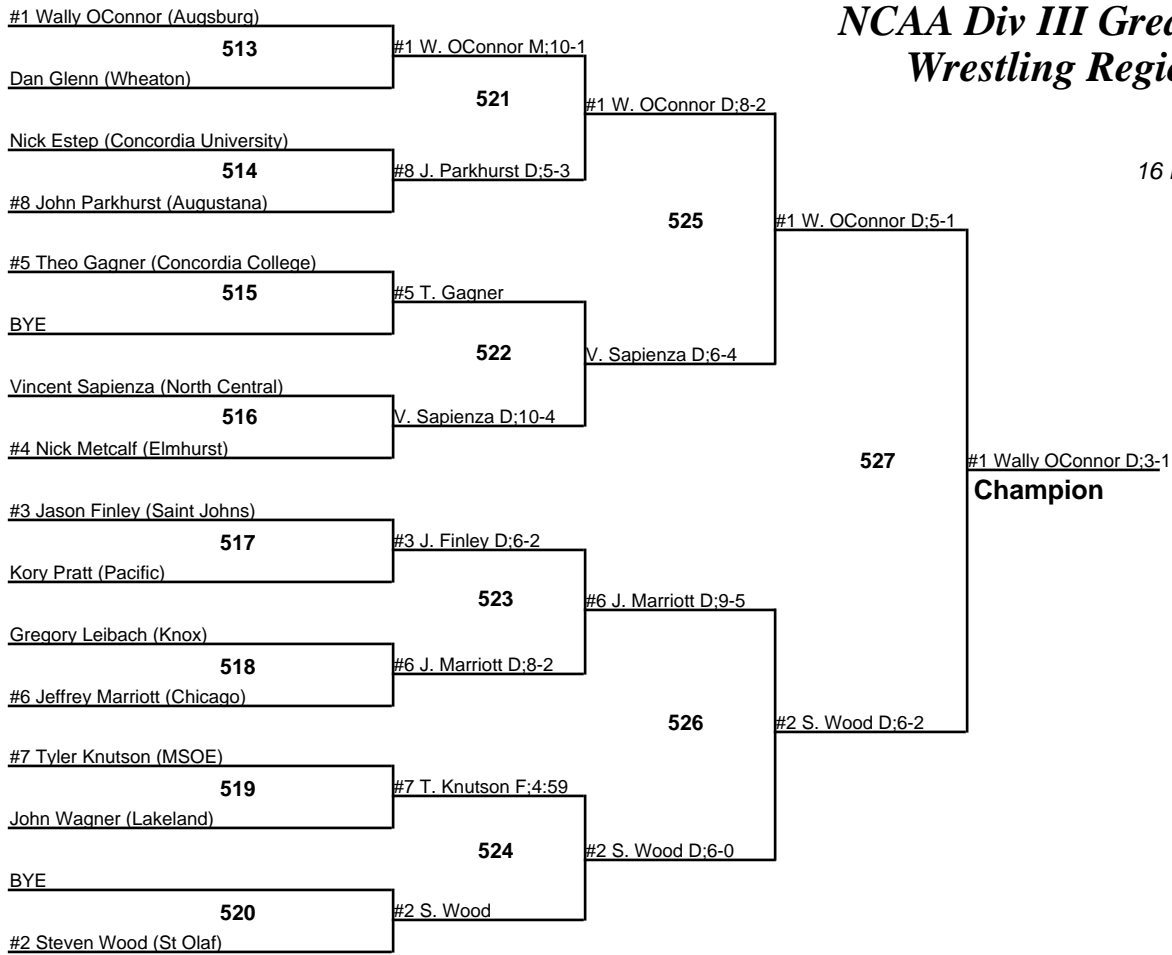

NCAA Div III Great Lakes Wrestling Regional

197
16 February 2007