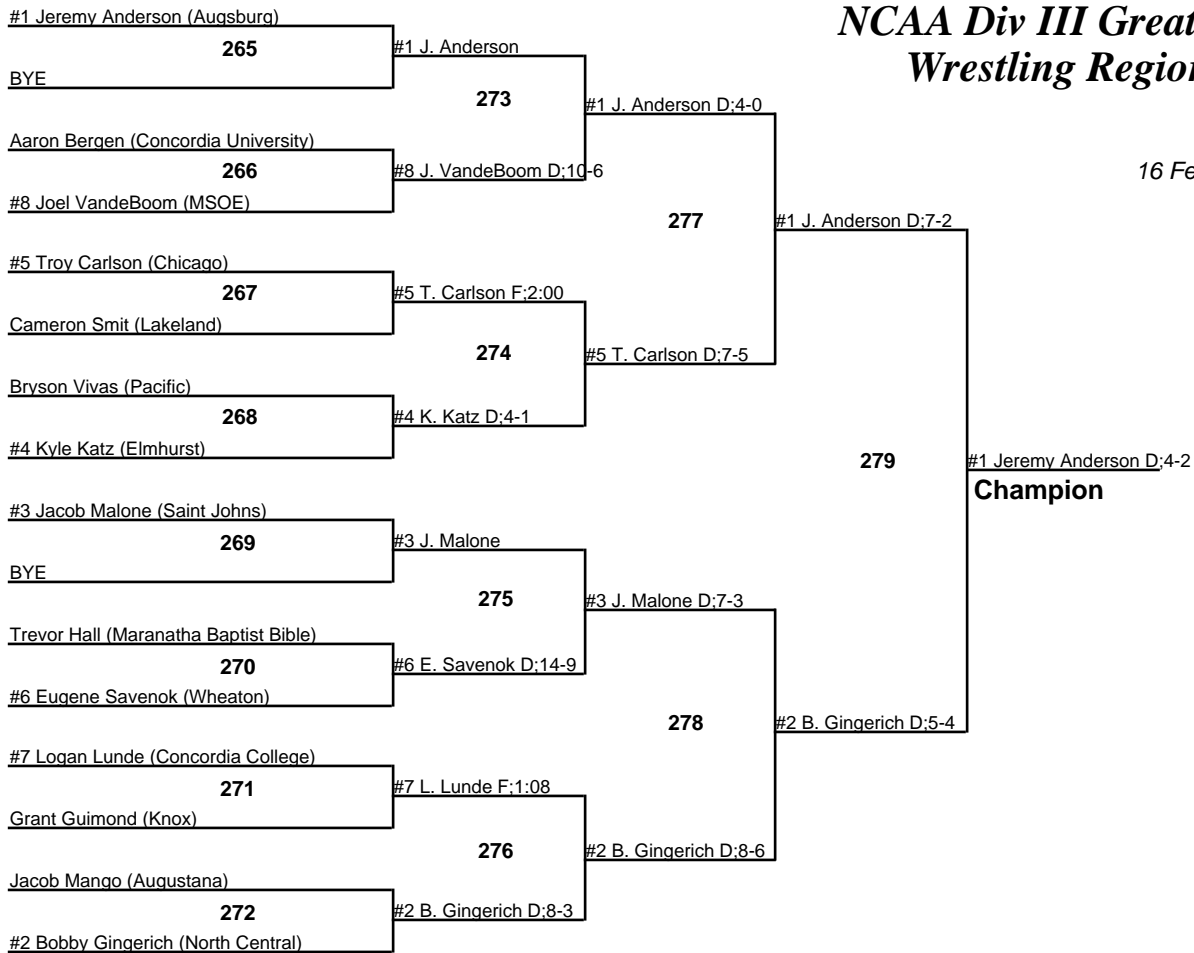

NCAA Div III Great Lakes Wrestling Regional

157
16 February 2007