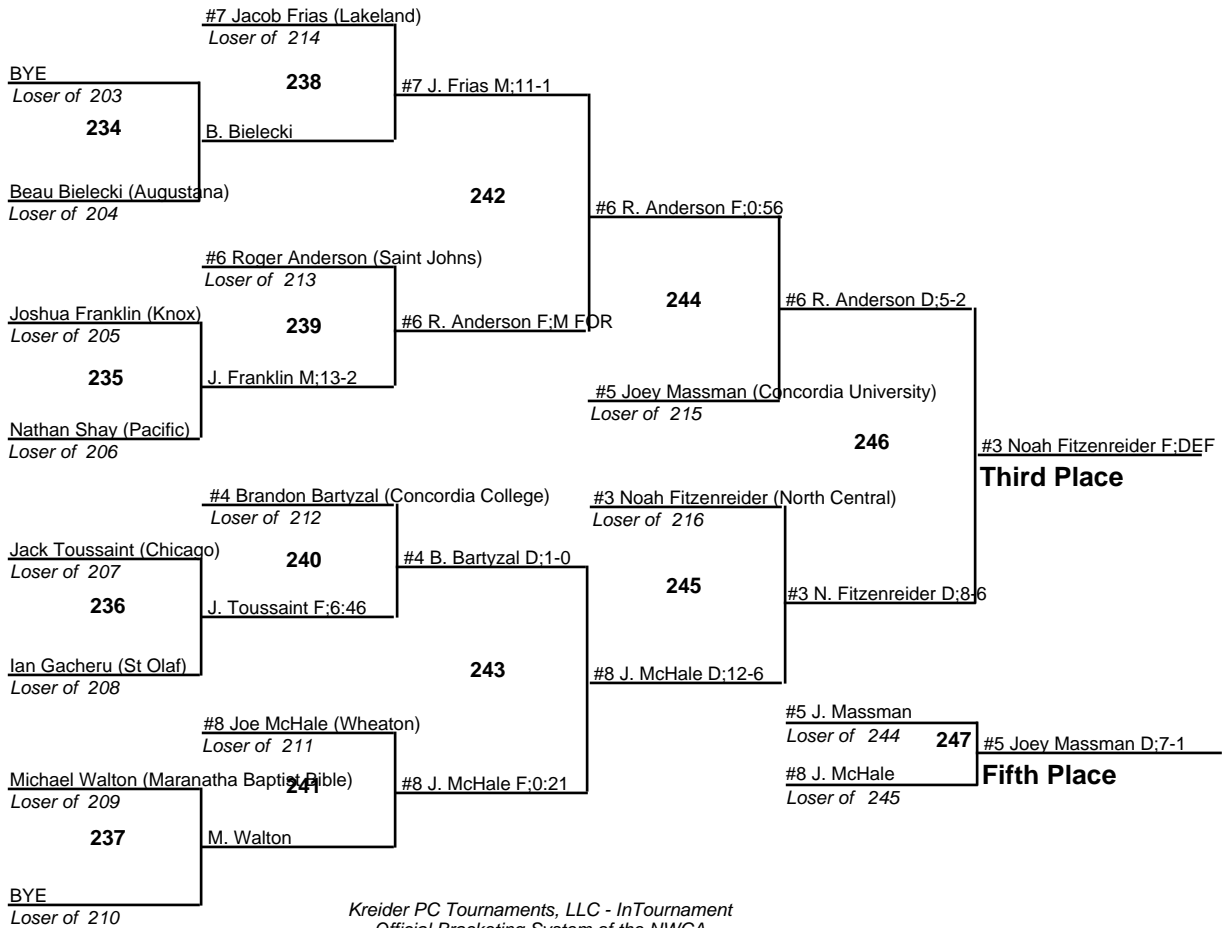

NCAA Div III Great Lakes Wrestling Regional

149
16 February 2007