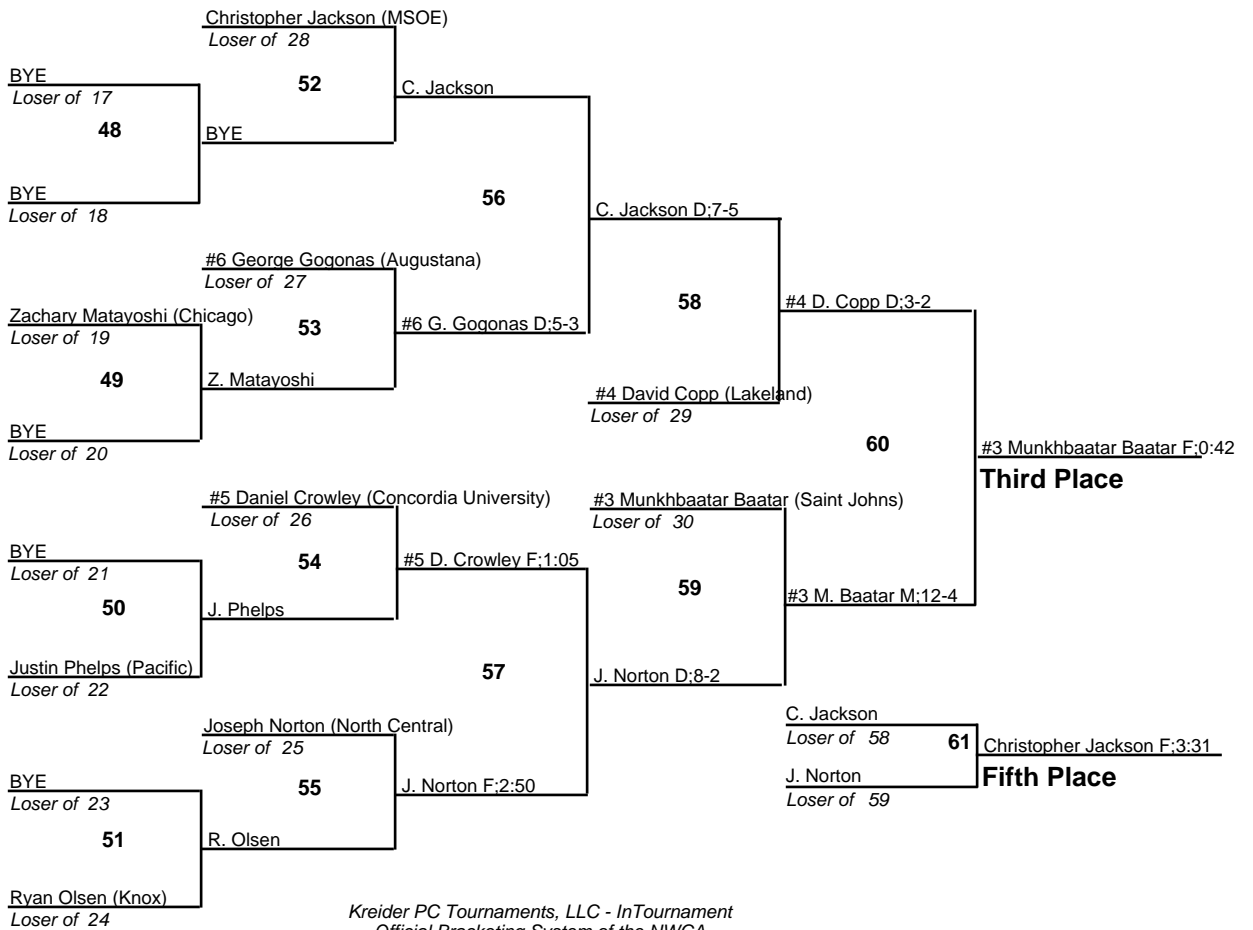

# NCAA Div III Great Lakes Wrestling Regional

125  
16 February 2007

# NCAA Div III Great Lakes Wrestling Regional

**133**  
16 February 2007

# NCAA Div III Great Lakes Wrestling Regional

**141**  
16 February 2007