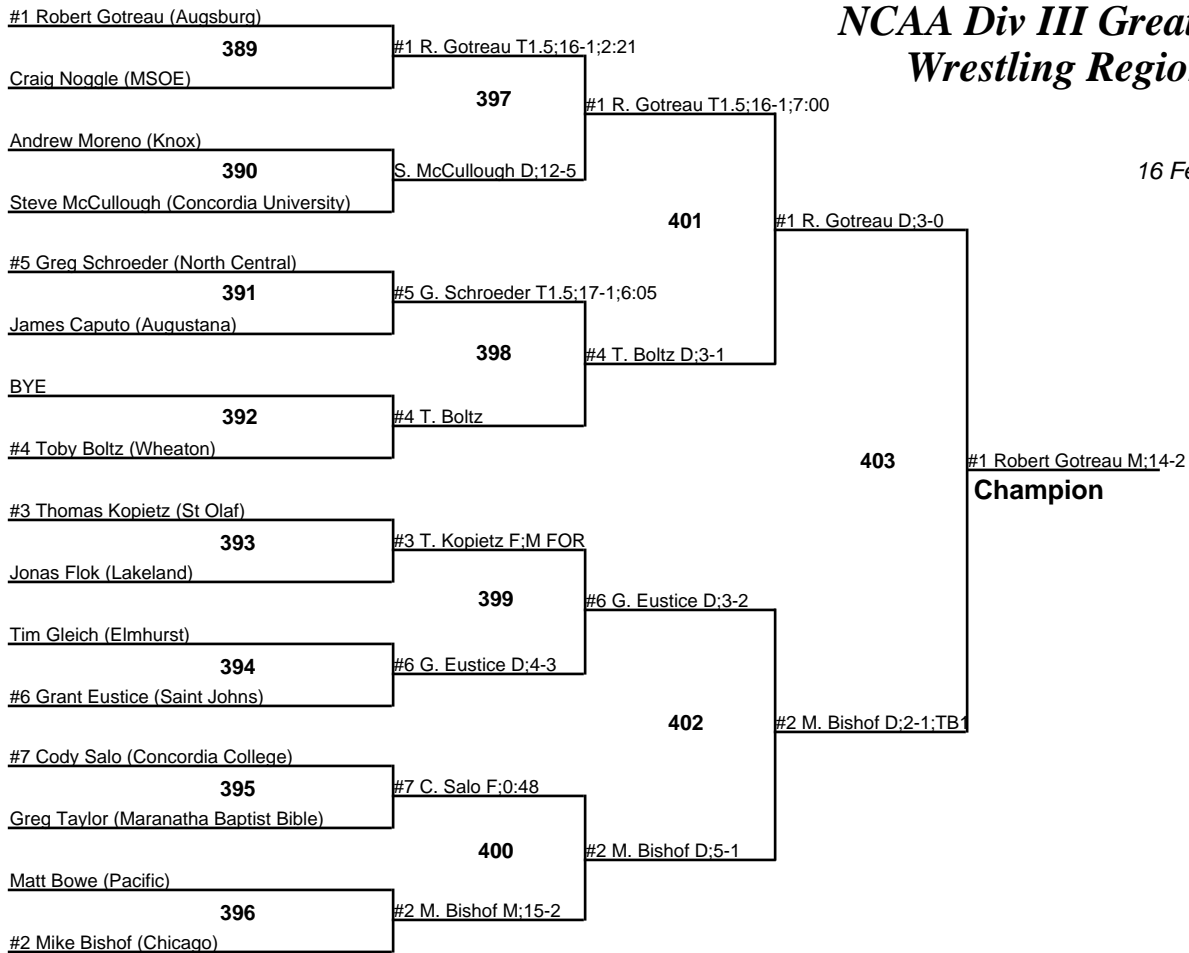

NCAA Div III Great Lakes Wrestling Regional

174
16 February 2007