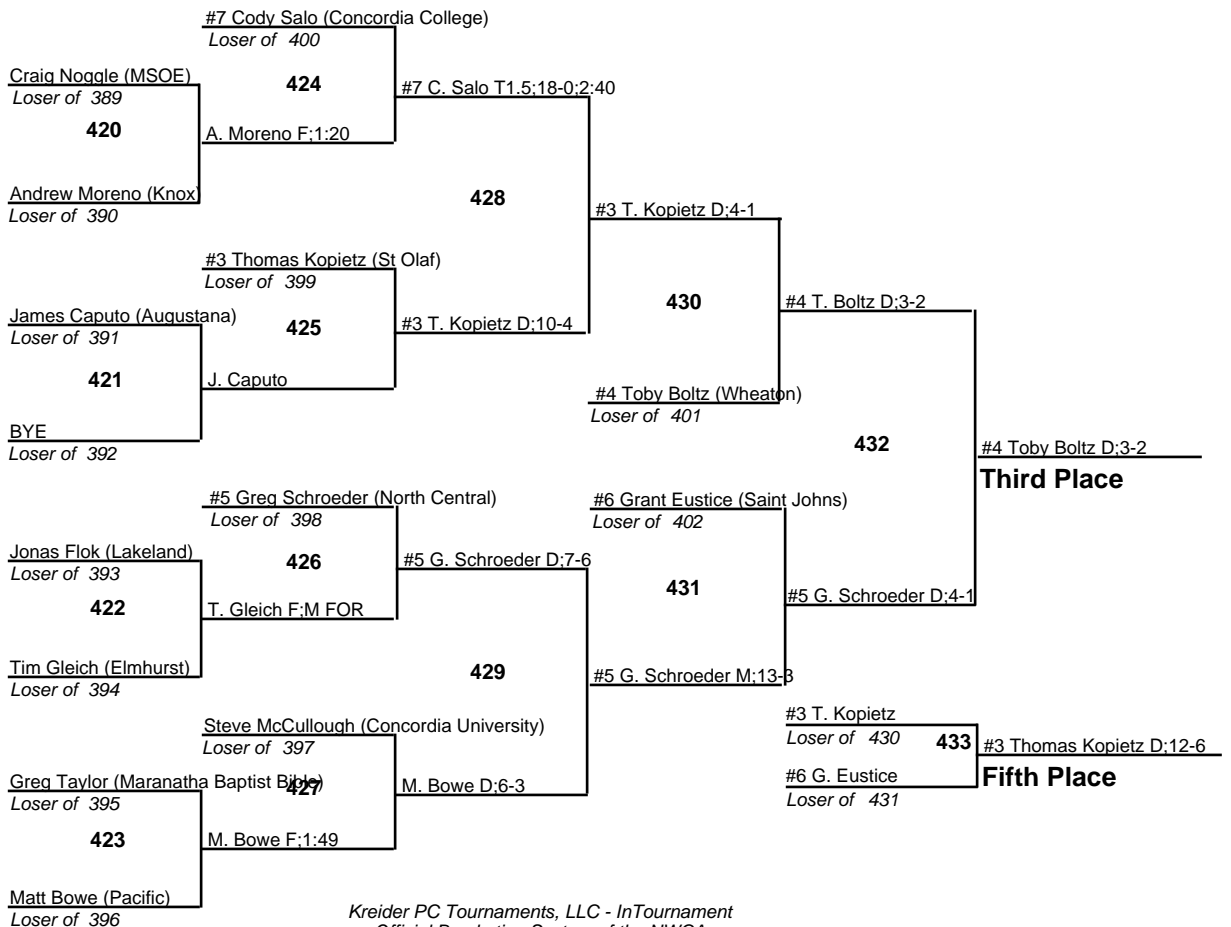

NCAA Div III Great Lakes Wrestling Regional

174
16 February 2007