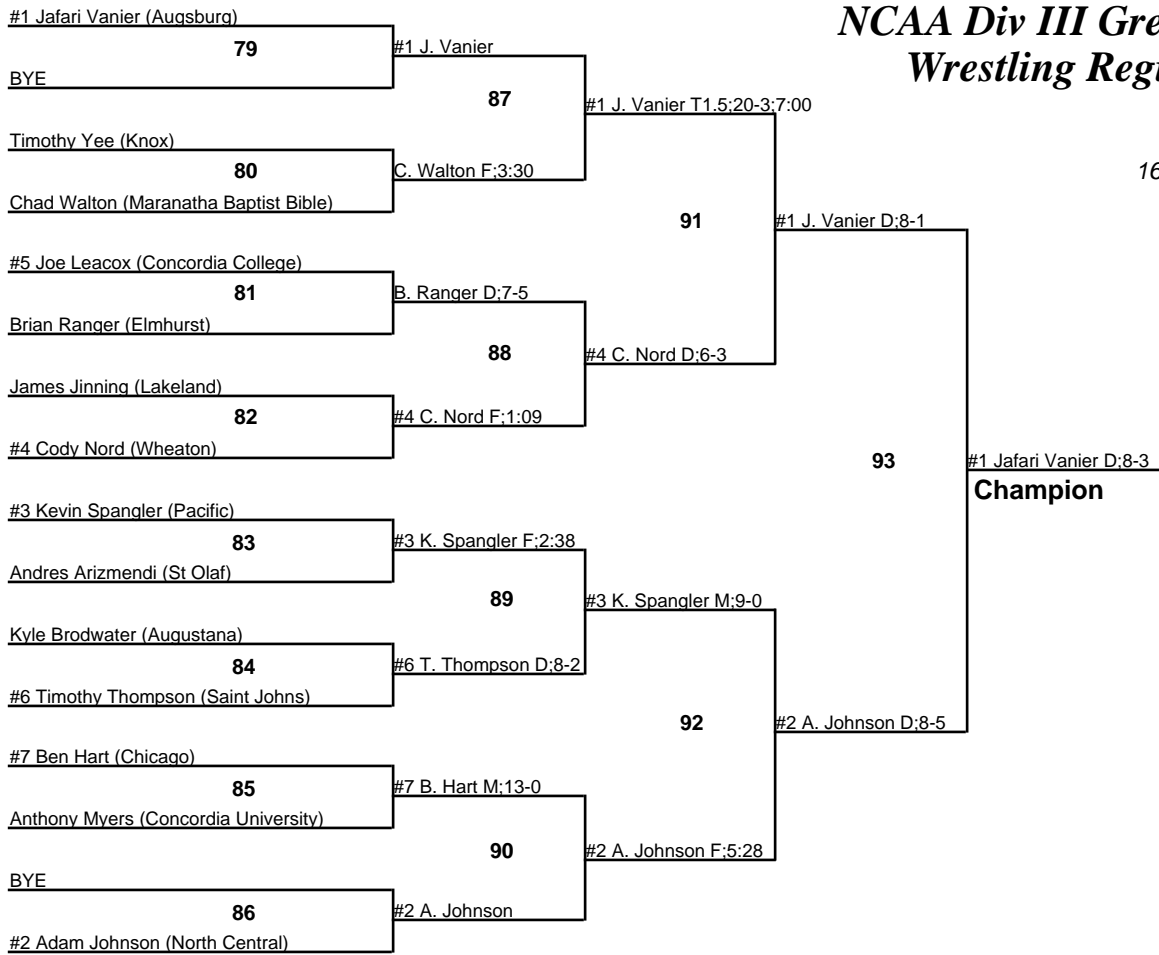

# NCAA Div III Great Lakes Wrestling Regional

125  
16 February 2007

# NCAA Div III Great Lakes Wrestling Regional

**133**  
16 February 2007