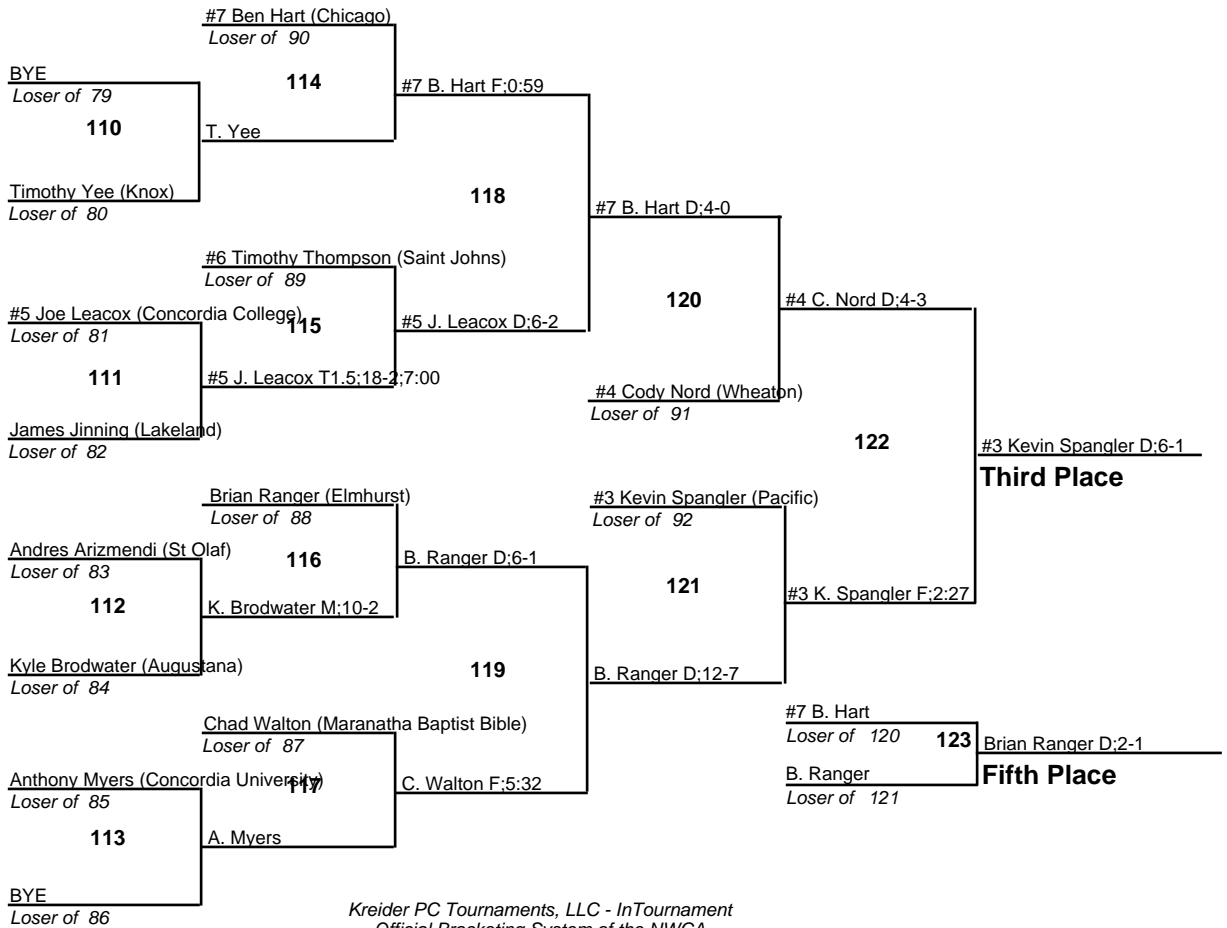

# NCAA Div III Great Lakes Wrestling Regional

125  
16 February 2007

# NCAA Div III Great Lakes Wrestling Regional

**133**  
16 February 2007