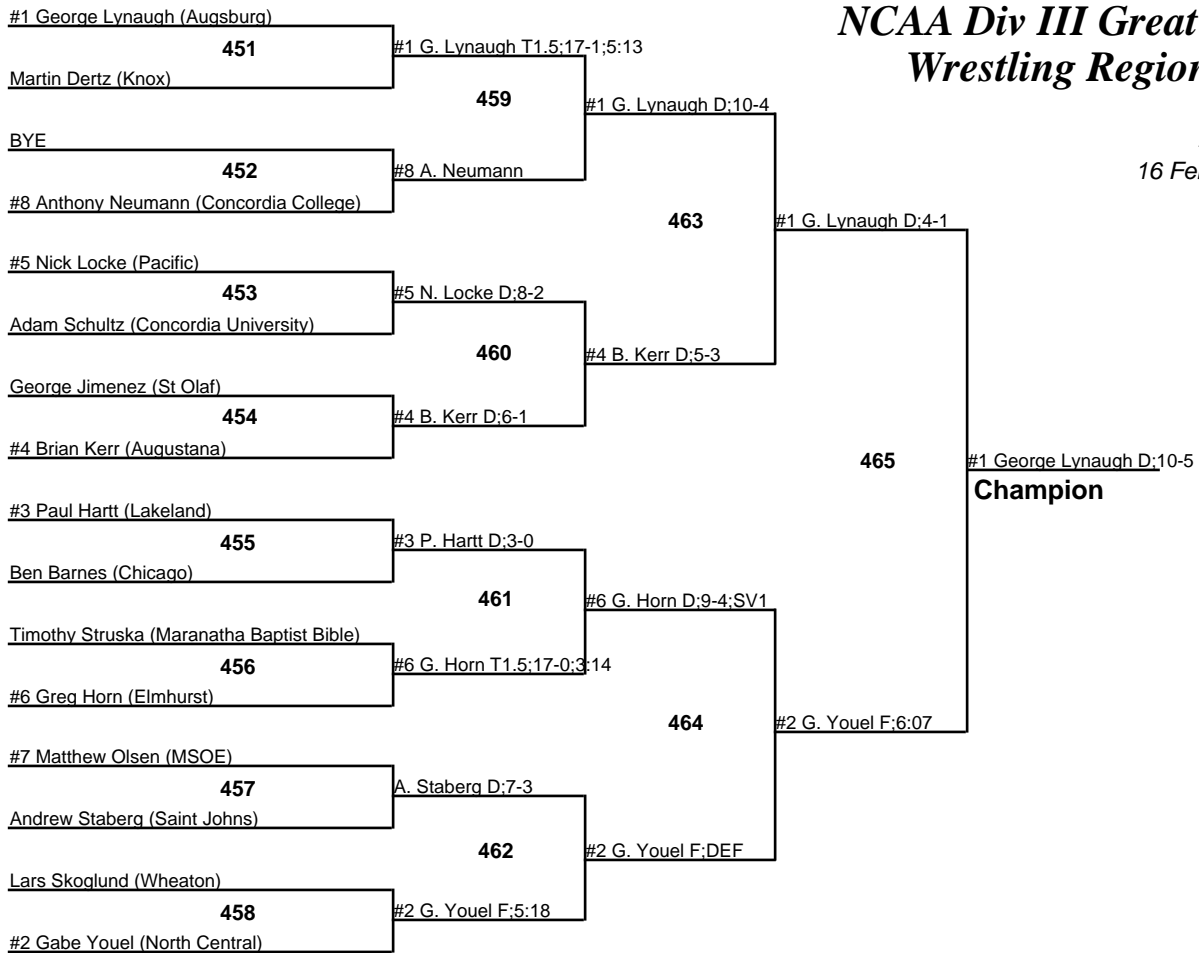

NCAA Div III Great Lakes Wrestling Regional

184
16 February 2007