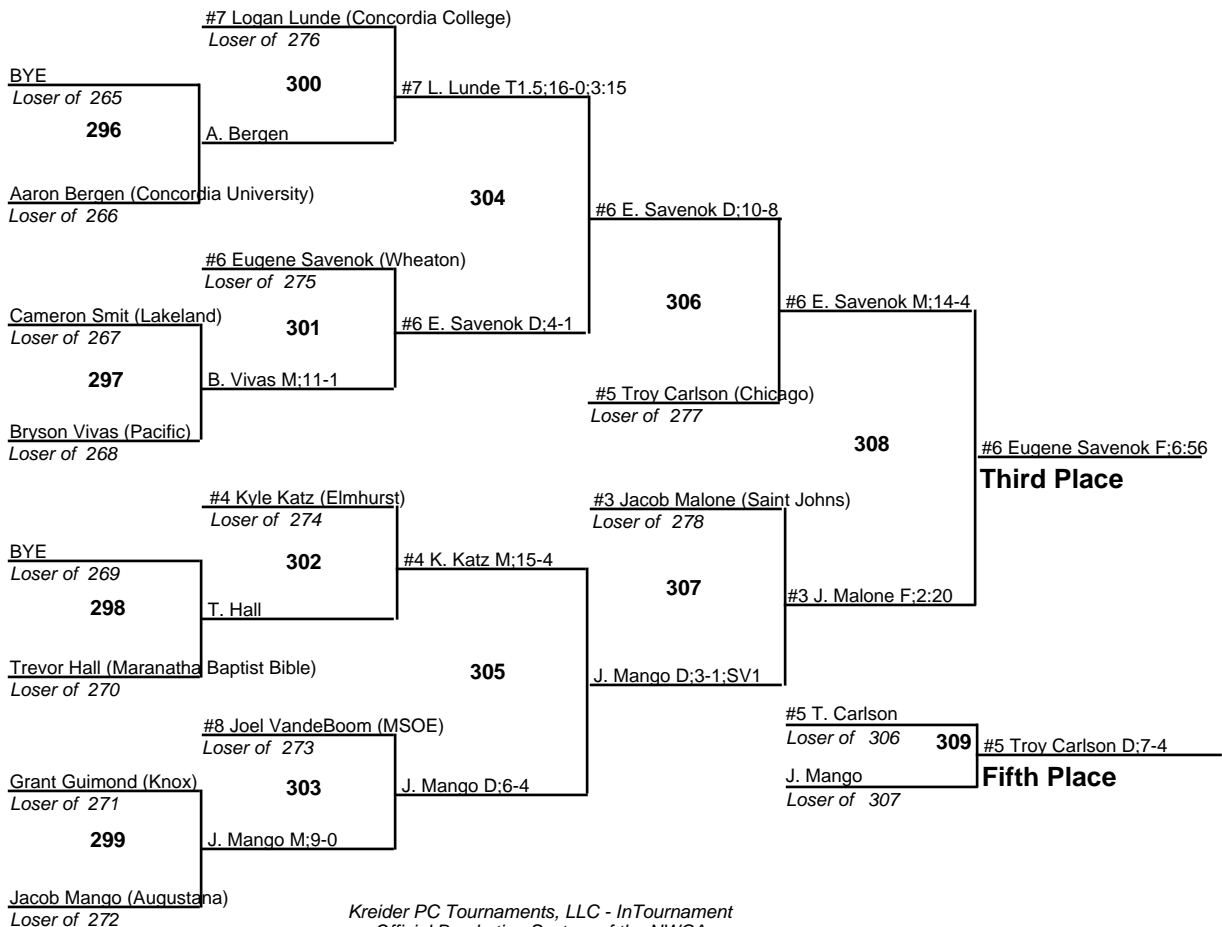

NCAA Div III Great Lakes Wrestling Regional

157
16 February 2007