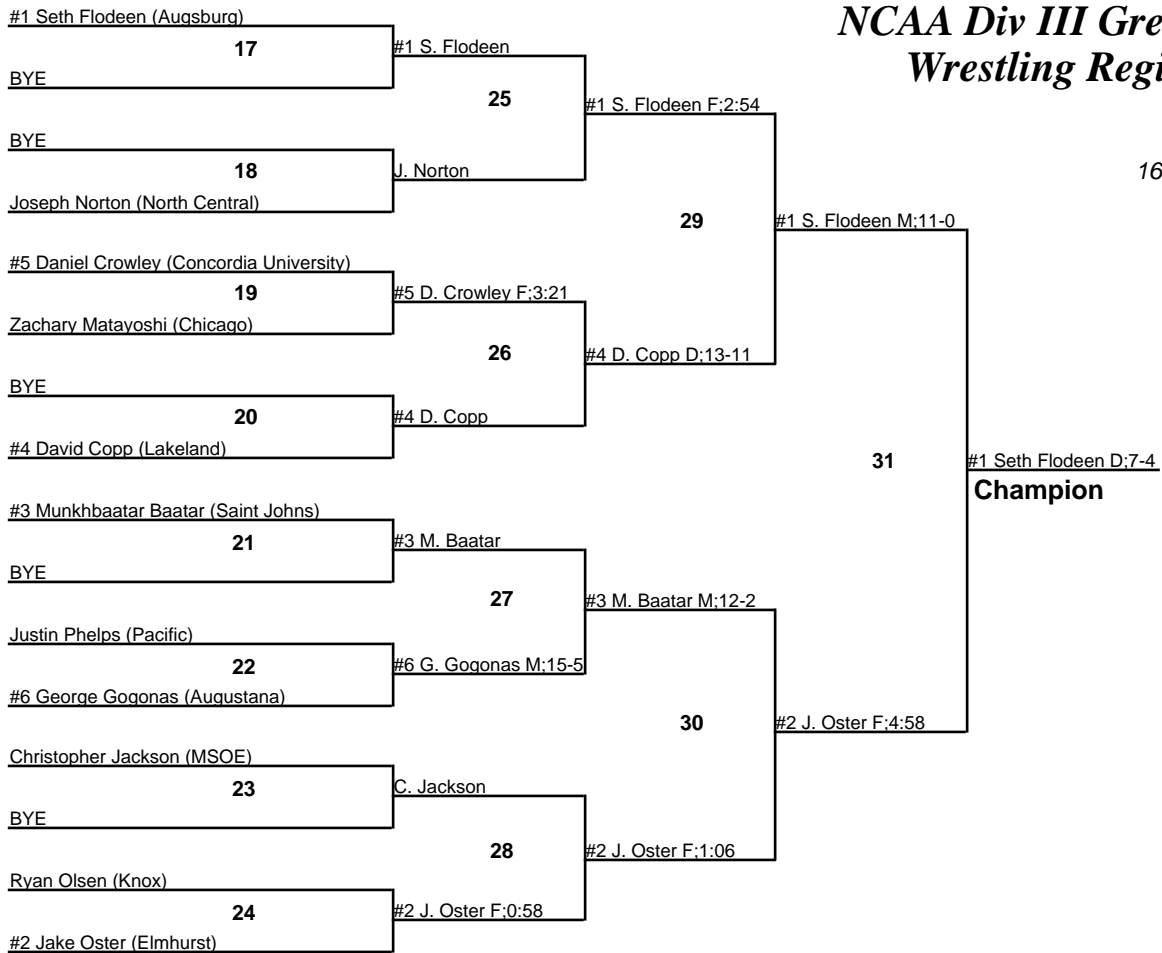

# NCAA Div III Great Lakes Wrestling Regional

125  
16 February 2007

# NCAA Div III Great Lakes Wrestling Regional

**133**  
16 February 2007

# NCAA Div III Great Lakes Wrestling Regional

**141**  
16 February 2007