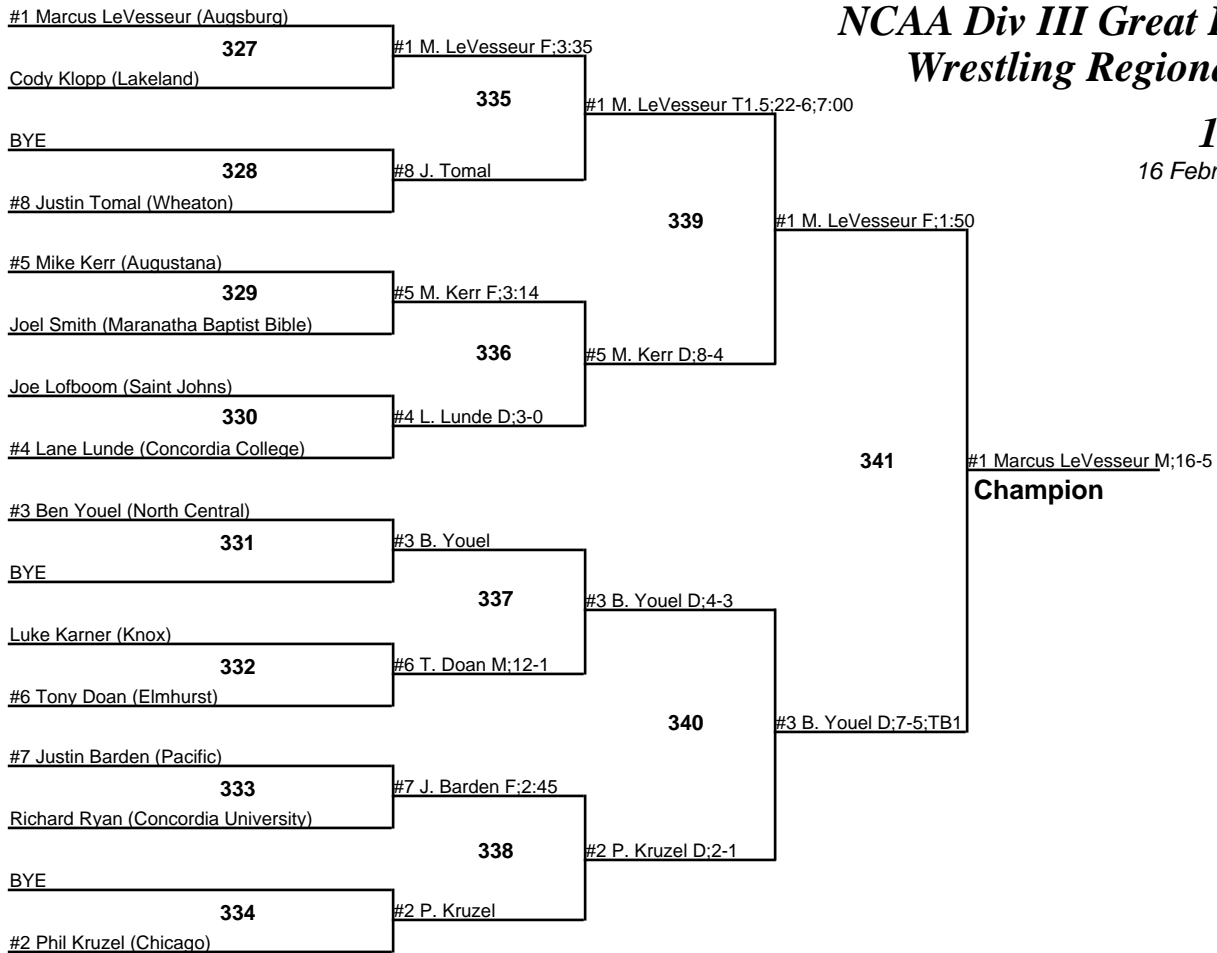

NCAA Div III Great Lakes Wrestling Regional

165
16 February 2007