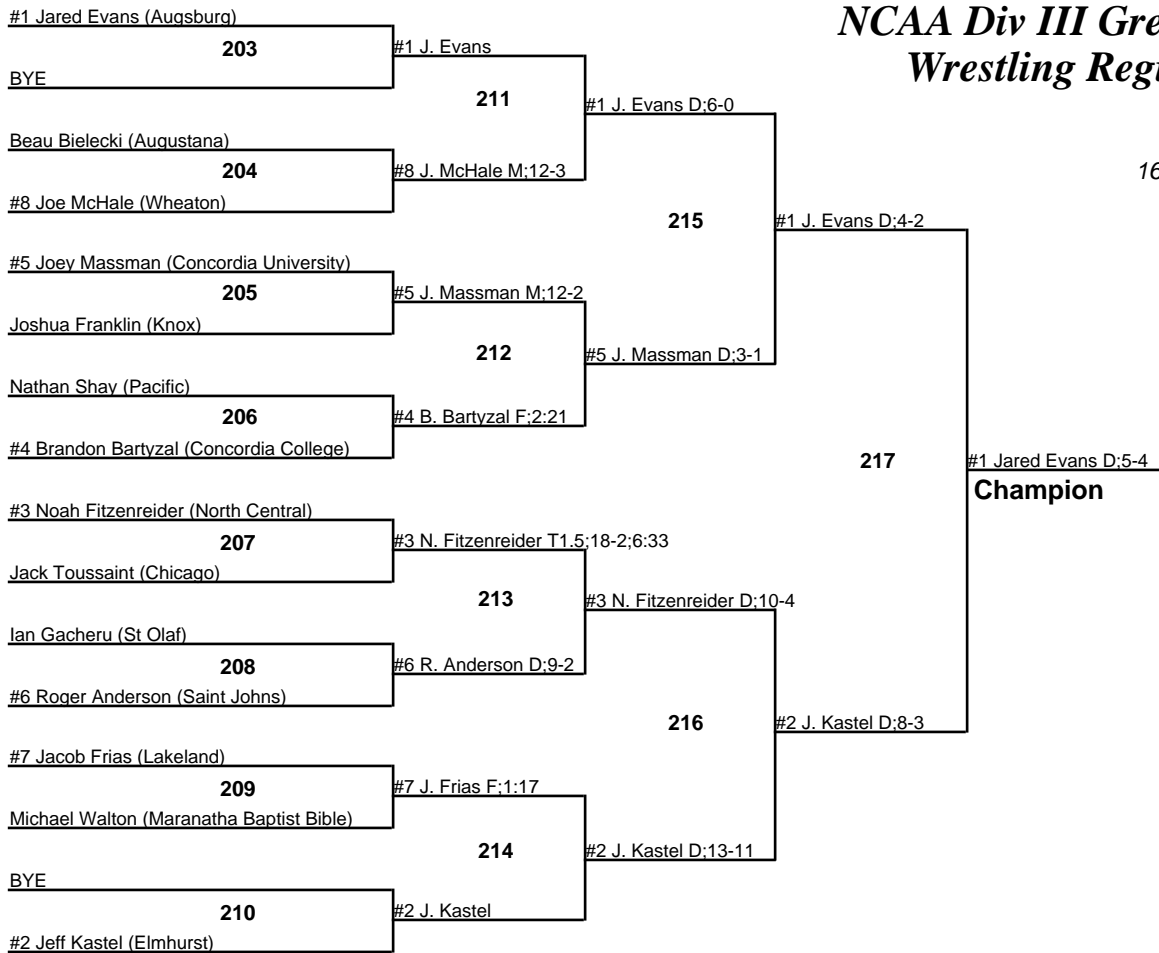

NCAA Div III Great Lakes Wrestling Regional

149
16 February 2007