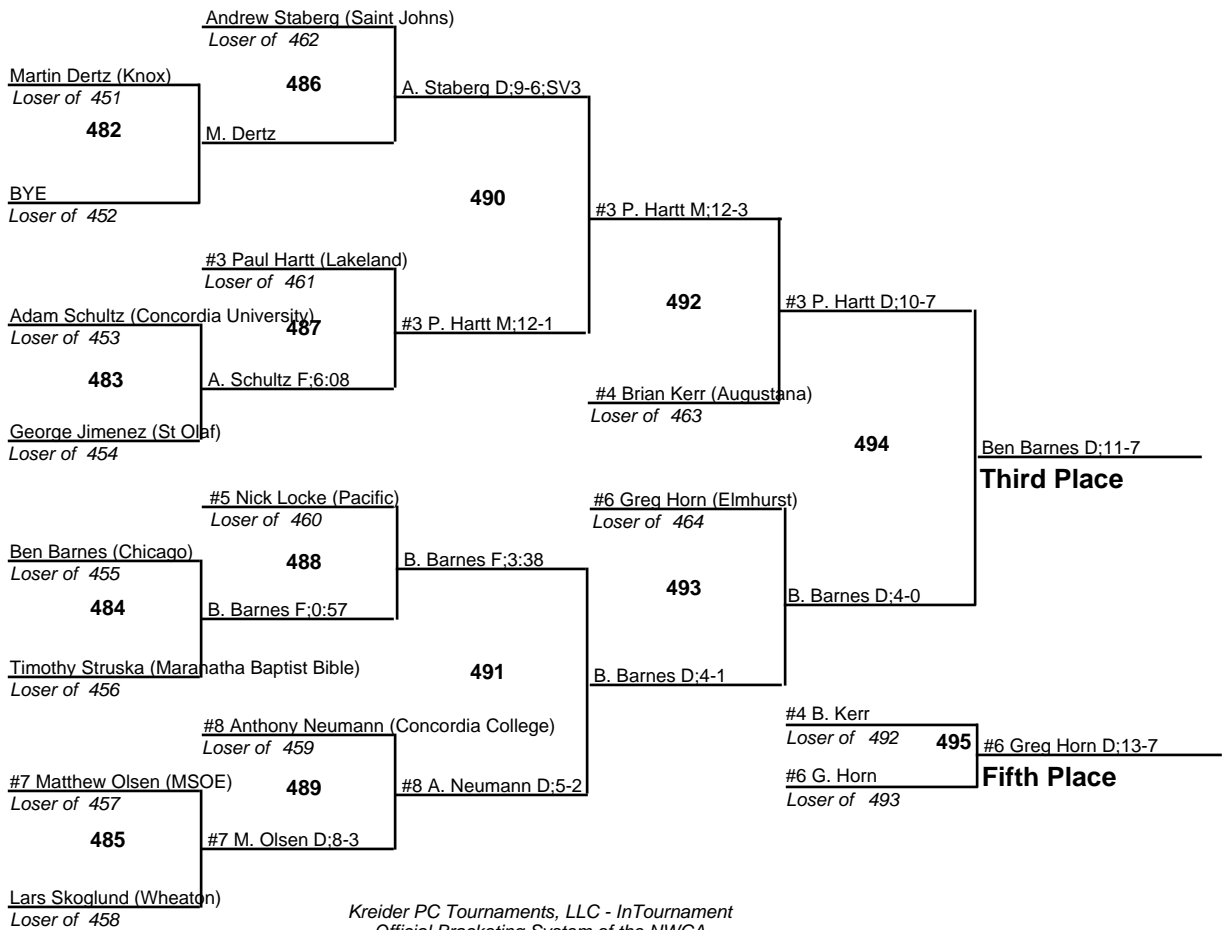

NCAA Div III Great Lakes Wrestling Regional

184
16 February 2007