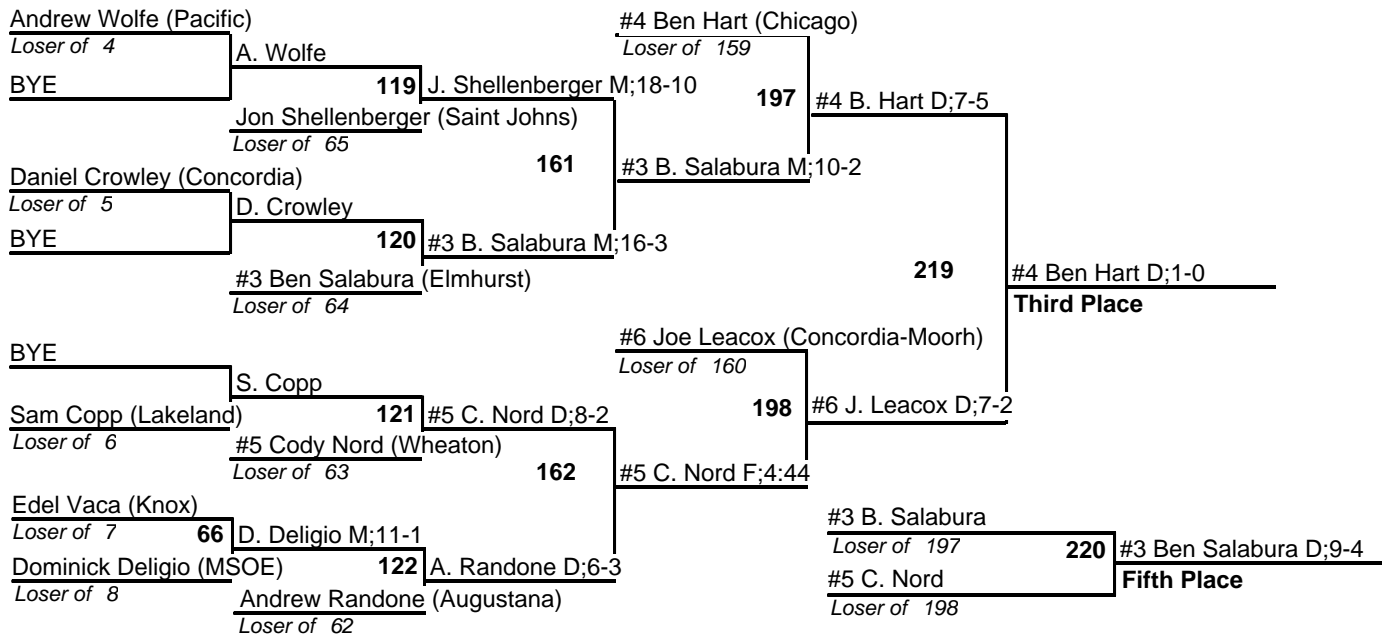

2008 NCAA Division III Great Lakes Regional

23 February 2008

133

2008 NCAA Division III Great Lakes Regional

23 February 2008

141

2008 NCAA Division III Great Lakes Regional

23 February 2008

149

2008 NCAA Division III Great Lakes Regional

23 February 2008

157

2008 NCAA Division III Great Lakes Regional

23 February 2008

165

2008 NCAA Division III Great Lakes Regional

23 February 2008

174

2008 NCAA Division III Great Lakes Regional

23 February 2008

#1 Gabe Youel (North Central) (41-4)

184

#1 Gabe Youel D;9-6
Champion

#2 Robert Gotreau D;10-8
Third Place