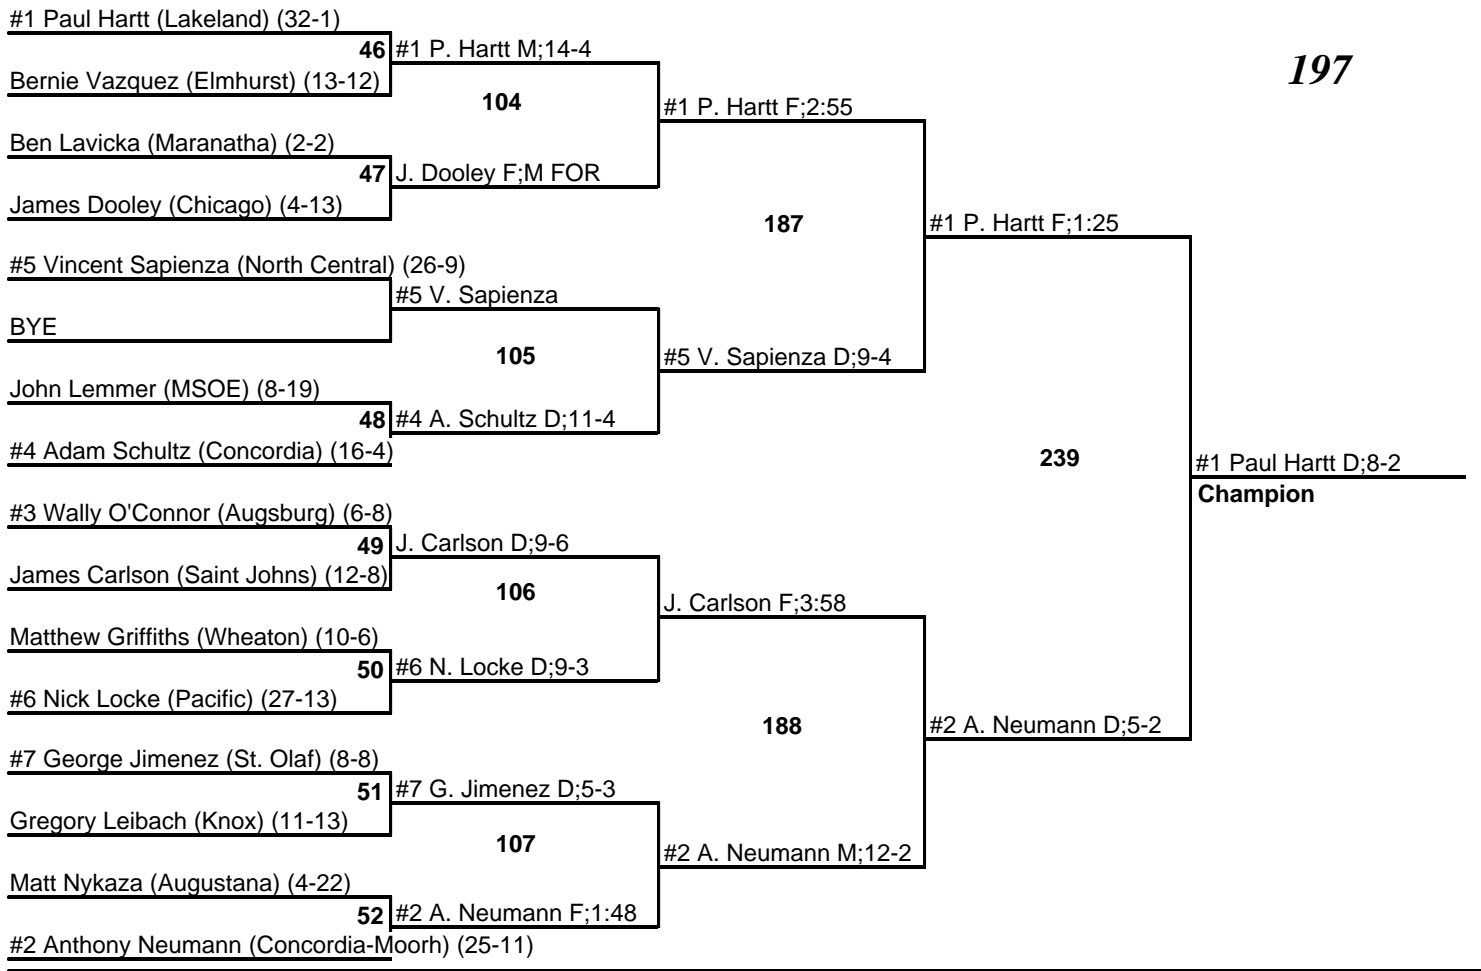

2008 NCAA Division III Great Lakes Regional

23 February 2008

197