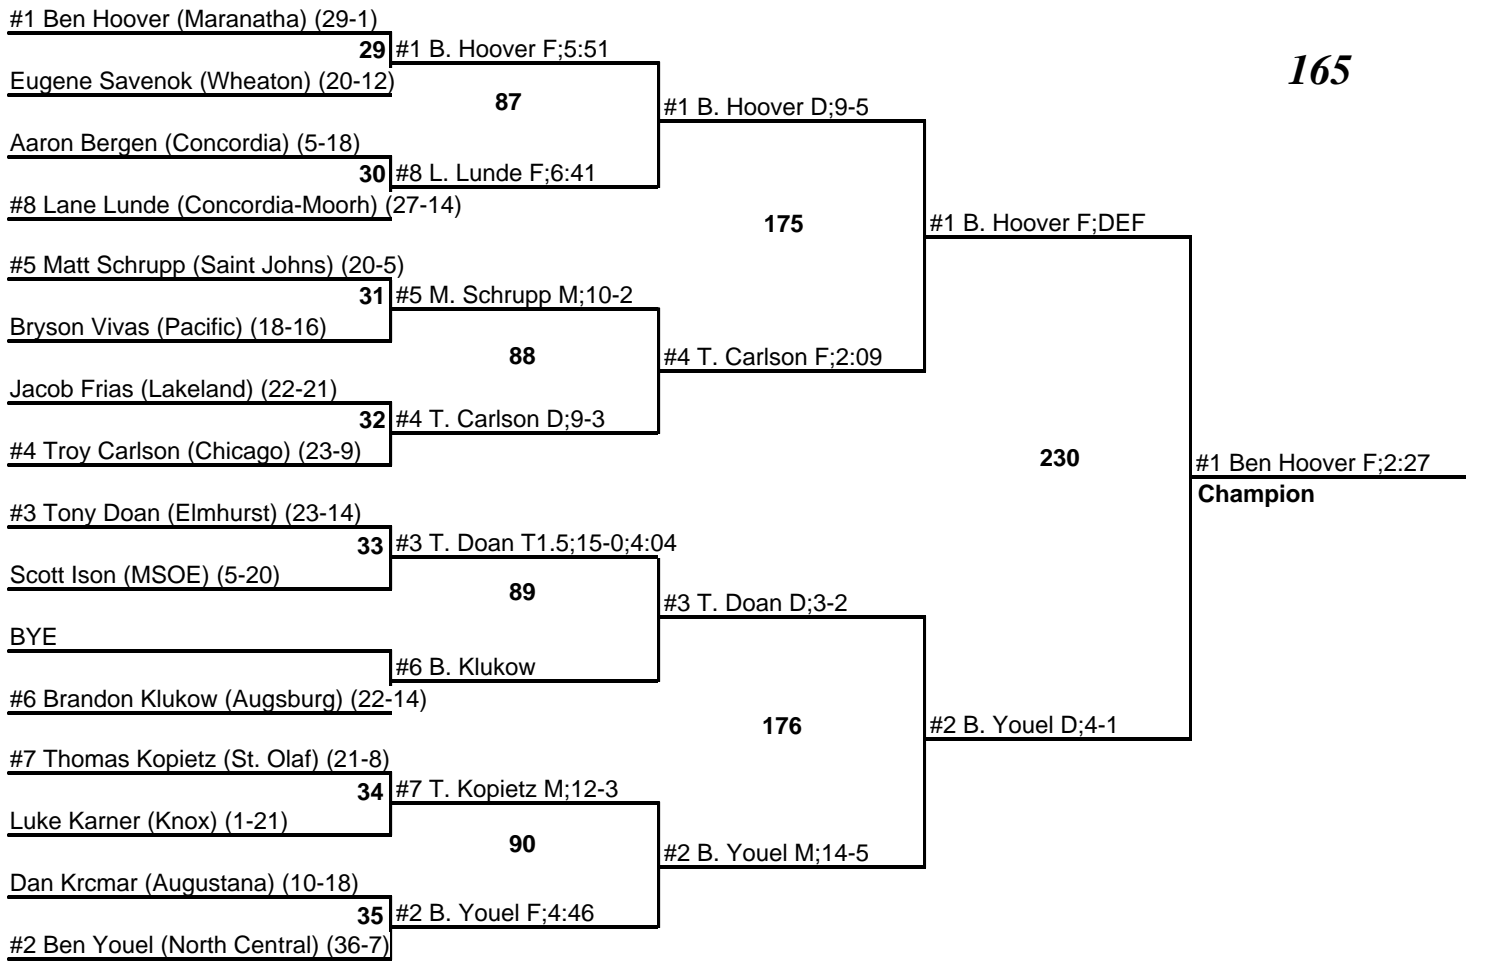

2008 NCAA Division III Great Lakes Regional

23 February 2008

133

2008 NCAA Division III Great Lakes Regional

23 February 2008

141

2008 NCAA Division III Great Lakes Regional

23 February 2008

149

2008 NCAA Division III Great Lakes Regional

23 February 2008

157

2008 NCAA Division III Great Lakes Regional

23 February 2008

165

2008 NCAA Division III Great Lakes Regional