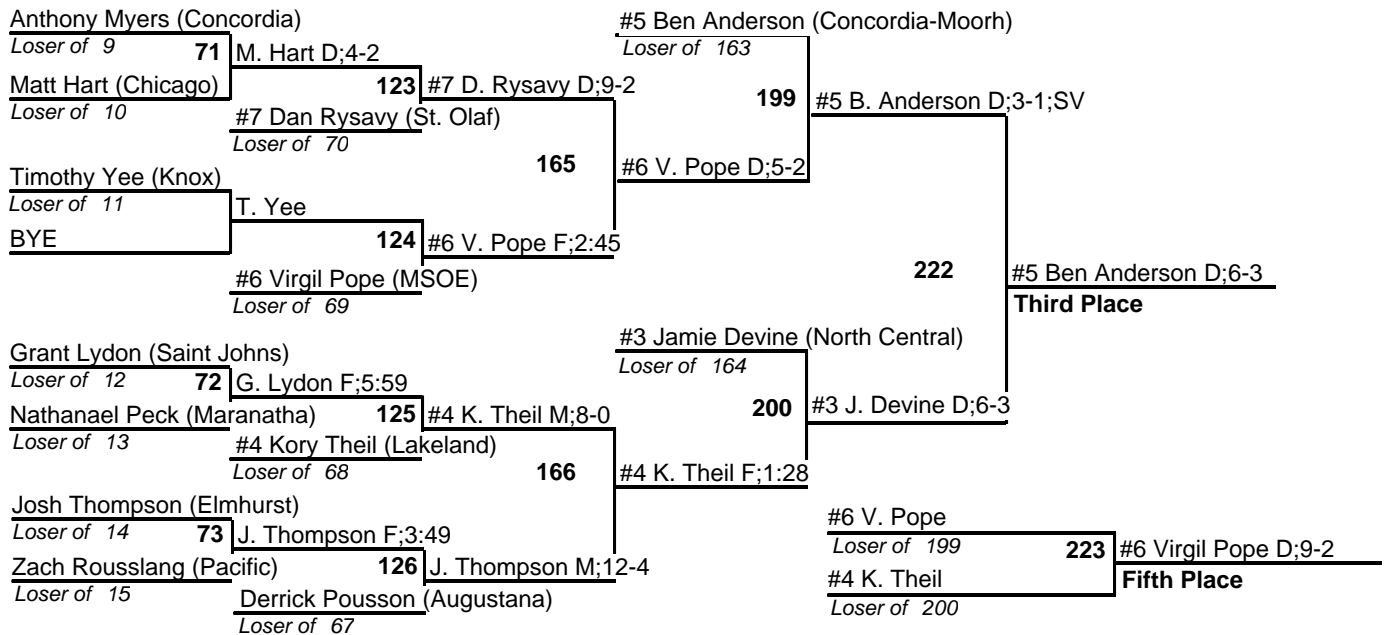

2008 NCAA Division III Great Lakes Regional

23 February 2008

133

2008 NCAA Division III Great Lakes Regional

23 February 2008

141

2008 NCAA Division III Great Lakes Regional

23 February 2008

149

2008 NCAA Division III Great Lakes Regional

23 February 2008

157

2008 NCAA Division III Great Lakes Regional

23 February 2008

165

2008 NCAA Division III Great Lakes Regional

23 February 2008

174

2008 NCAA Division III Great Lakes Regional

23 February 2008

#1 Gabe Youel (North Central) (41-4)

184

#1 Gabe Youel D;9-6
Champion

#2 Robert Gotreau D;10-8
Third Place