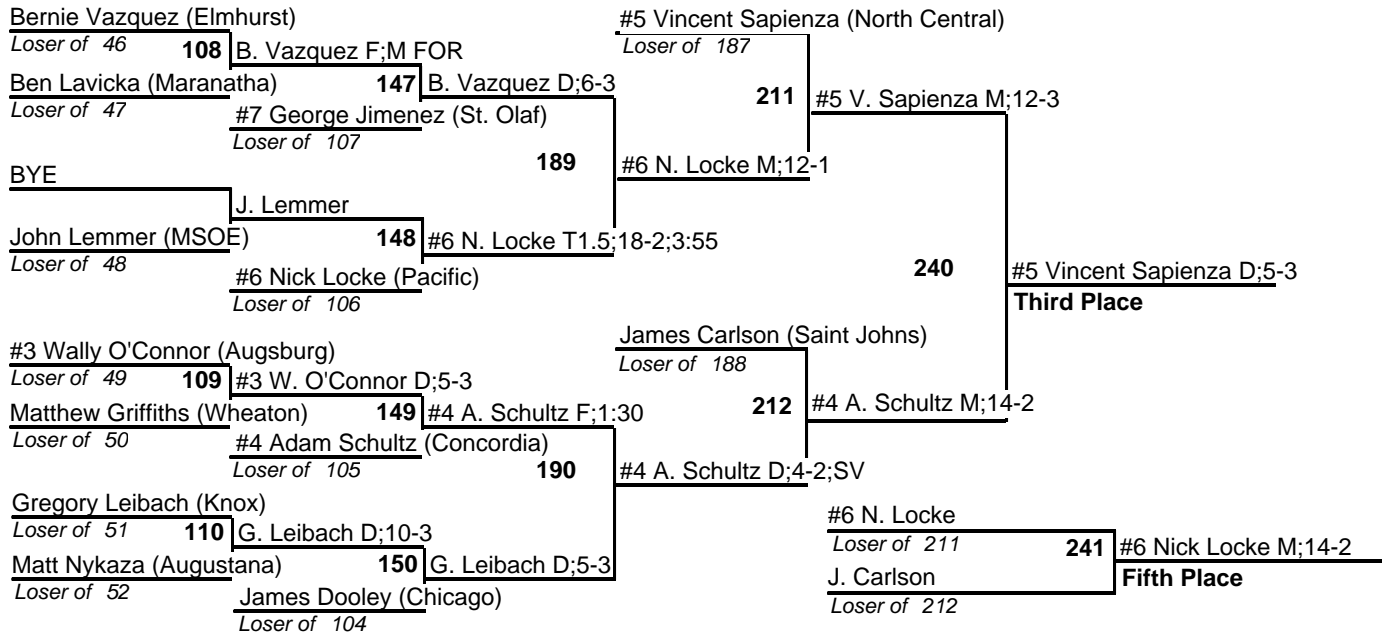

2008 NCAA Division III Great Lakes Regional

23 February 2008

133

2008 NCAA Division III Great Lakes Regional

23 February 2008

141

2008 NCAA Division III Great Lakes Regional

23 February 2008

149

2008 NCAA Division III Great Lakes Regional

23 February 2008

157

2008 NCAA Division III Great Lakes Regional

23 February 2008

165

2008 NCAA Division III Great Lakes Regional

23 February 2008

174

2008 NCAA Division III Great Lakes Regional

23 February 2008

#1 Gabe Youel (North Central) (41-4)

184

#1 Gabe Youel D;9-6
Champion

#2 Robert Gotreau D;10-8
Third Place

Cody Salo F;4:55
Fifth Place

2008 NCAA Division III Great Lakes Regional

23 February 2008

197

2008 NCAA Division III Great Lakes Regional

23 February 2008

285