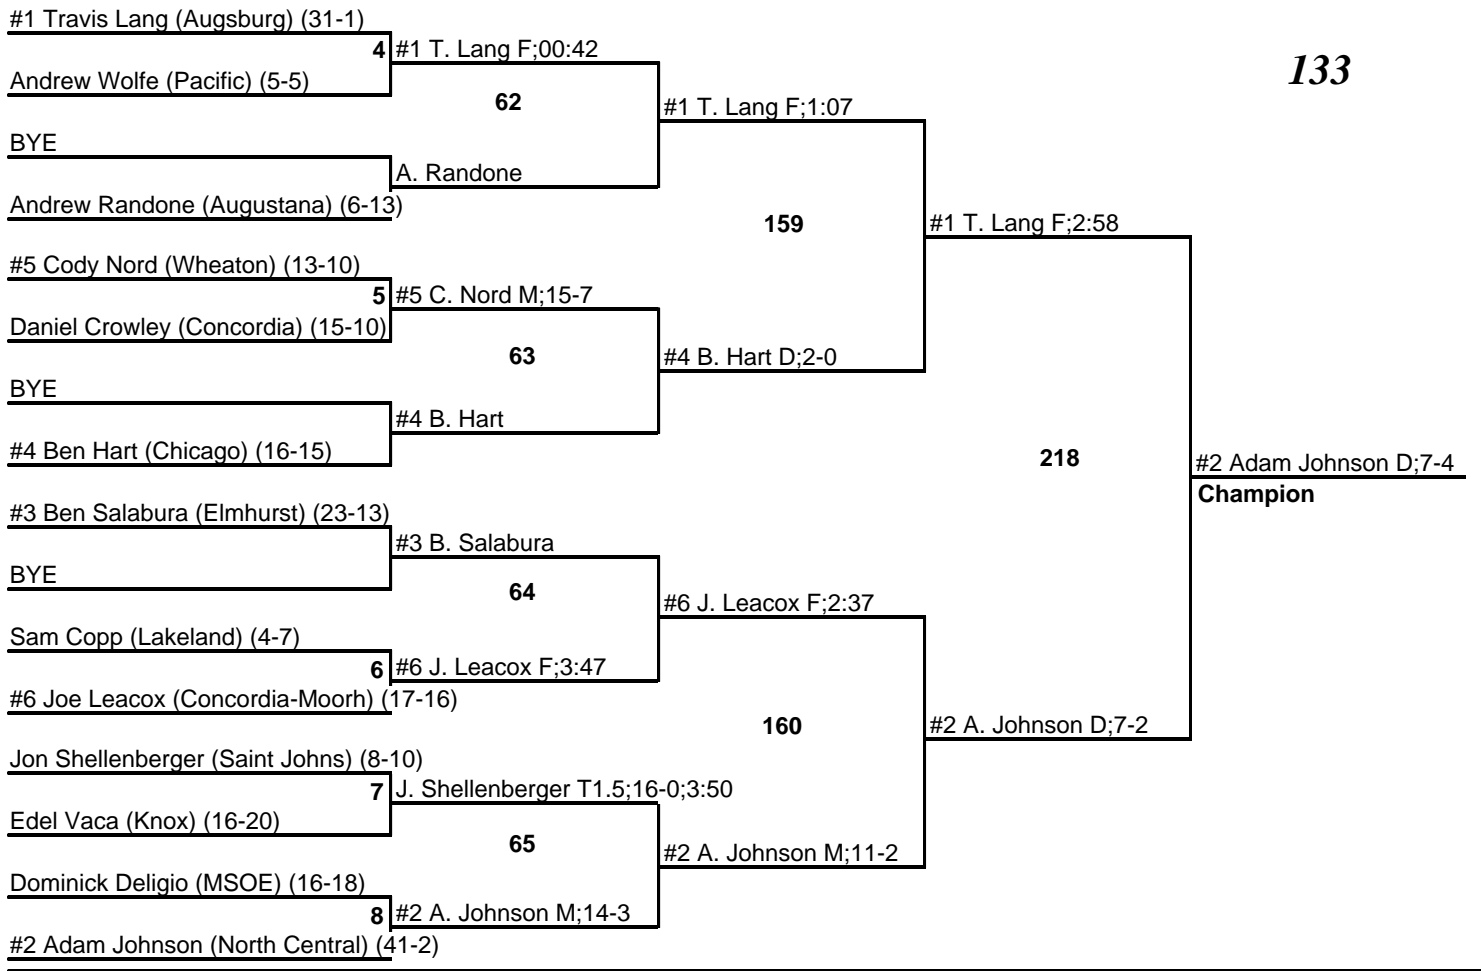

2008 NCAA Division III Great Lakes Regional

23 February 2008

133

2008 NCAA Division III Great Lakes Regional

23 February 2008

141

2008 NCAA Division III Great Lakes Regional

23 February 2008

149

2008 NCAA Division III Great Lakes Regional

23 February 2008

157

2008 NCAA Division III Great Lakes Regional

23 February 2008

165

2008 NCAA Division III Great Lakes Regional