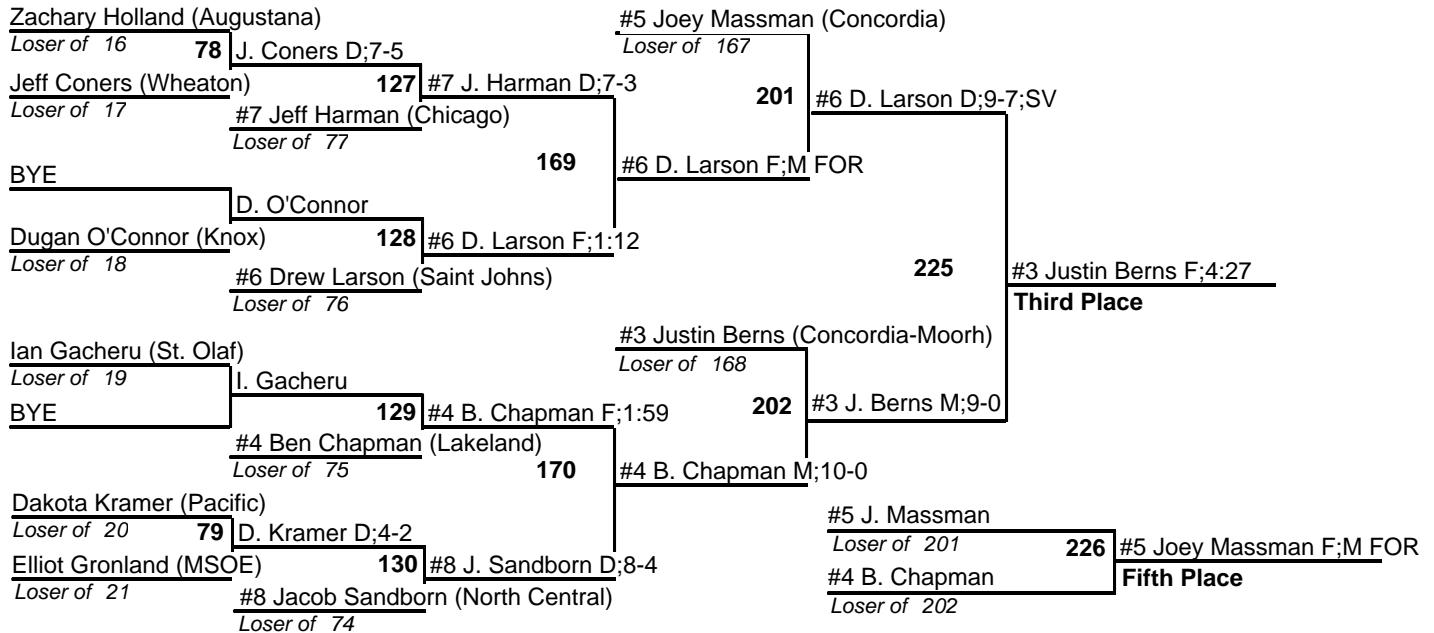

2008 NCAA Division III Great Lakes Regional

23 February 2008

133

2008 NCAA Division III Great Lakes Regional

23 February 2008

141

2008 NCAA Division III Great Lakes Regional

23 February 2008

149

2008 NCAA Division III Great Lakes Regional

23 February 2008

157

2008 NCAA Division III Great Lakes Regional

23 February 2008

165

2008 NCAA Division III Great Lakes Regional

23 February 2008

174

2008 NCAA Division III Great Lakes Regional

23 February 2008

#1 Gabe Youel (North Central) (41-4)

184

#1 Gabe Youel D;9-6
Champion

#2 Robert Gotreau D;10-8
Third Place