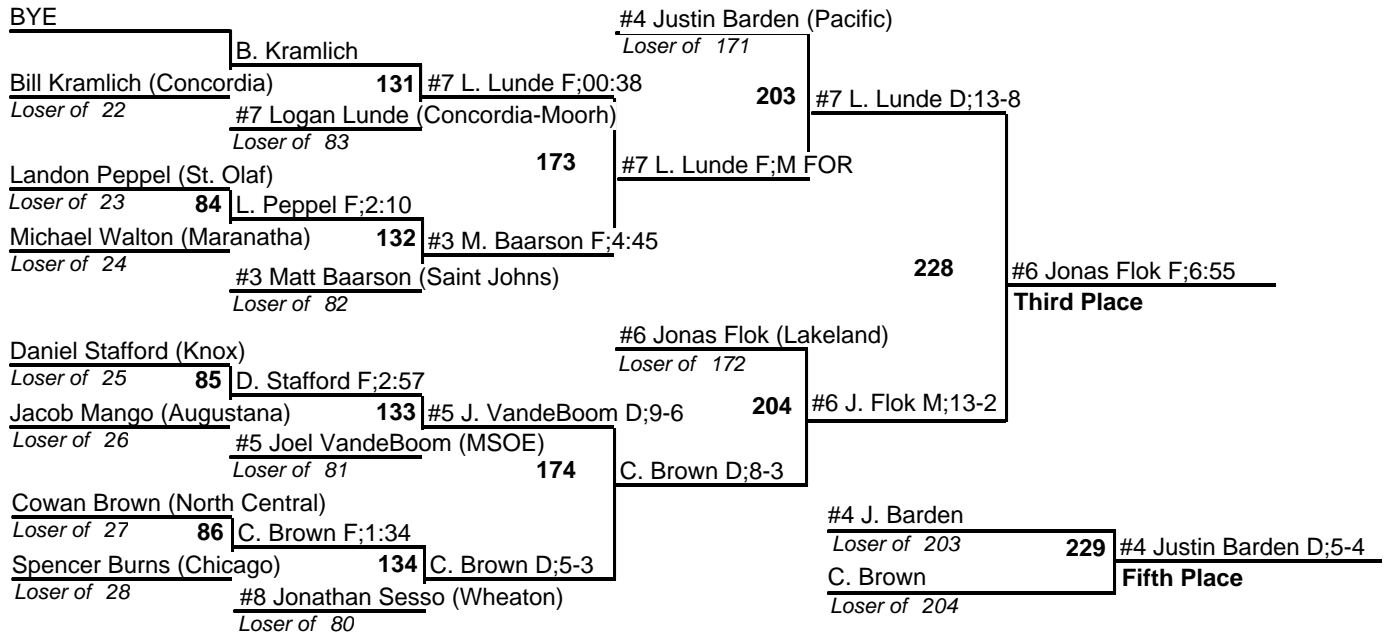

2008 NCAA Division III Great Lakes Regional

23 February 2008

133

2008 NCAA Division III Great Lakes Regional

23 February 2008

141

2008 NCAA Division III Great Lakes Regional

23 February 2008

149

2008 NCAA Division III Great Lakes Regional

23 February 2008

157

2008 NCAA Division III Great Lakes Regional

23 February 2008

165

2008 NCAA Division III Great Lakes Regional

23 February 2008

174

2008 NCAA Division III Great Lakes Regional

23 February 2008

#1 Gabe Youel (North Central) (41-4)

184

#1 Gabe Youel D;9-6
Champion

#2 Robert Gotreau D;10-8
Third Place