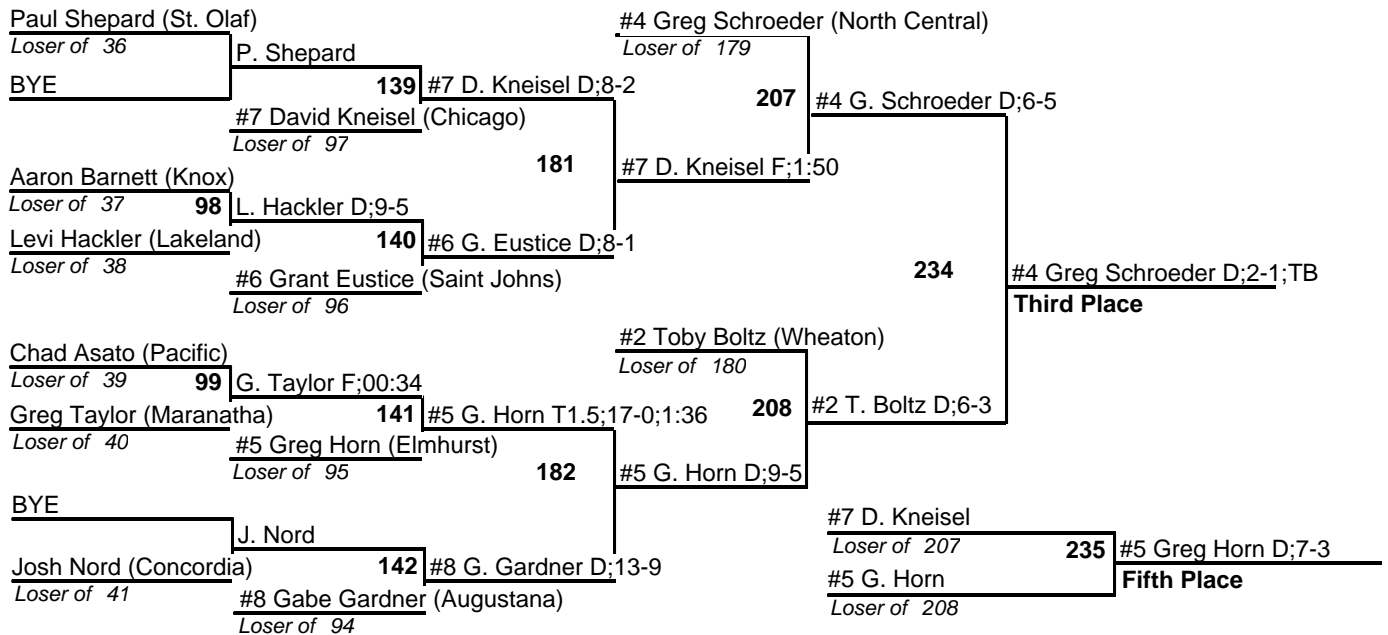

2008 NCAA Division III Great Lakes Regional

23 February 2008

133

2008 NCAA Division III Great Lakes Regional

23 February 2008

141

2008 NCAA Division III Great Lakes Regional

23 February 2008

149

2008 NCAA Division III Great Lakes Regional

23 February 2008

157

2008 NCAA Division III Great Lakes Regional

23 February 2008

165

2008 NCAA Division III Great Lakes Regional

23 February 2008

174

2008 NCAA Division III Great Lakes Regional

23 February 2008

#1 Gabe Youel (North Central) (41-4)

184

#1 Gabe Youel D;9-6
Champion

#2 Robert Gotreau D;10-8
Third Place