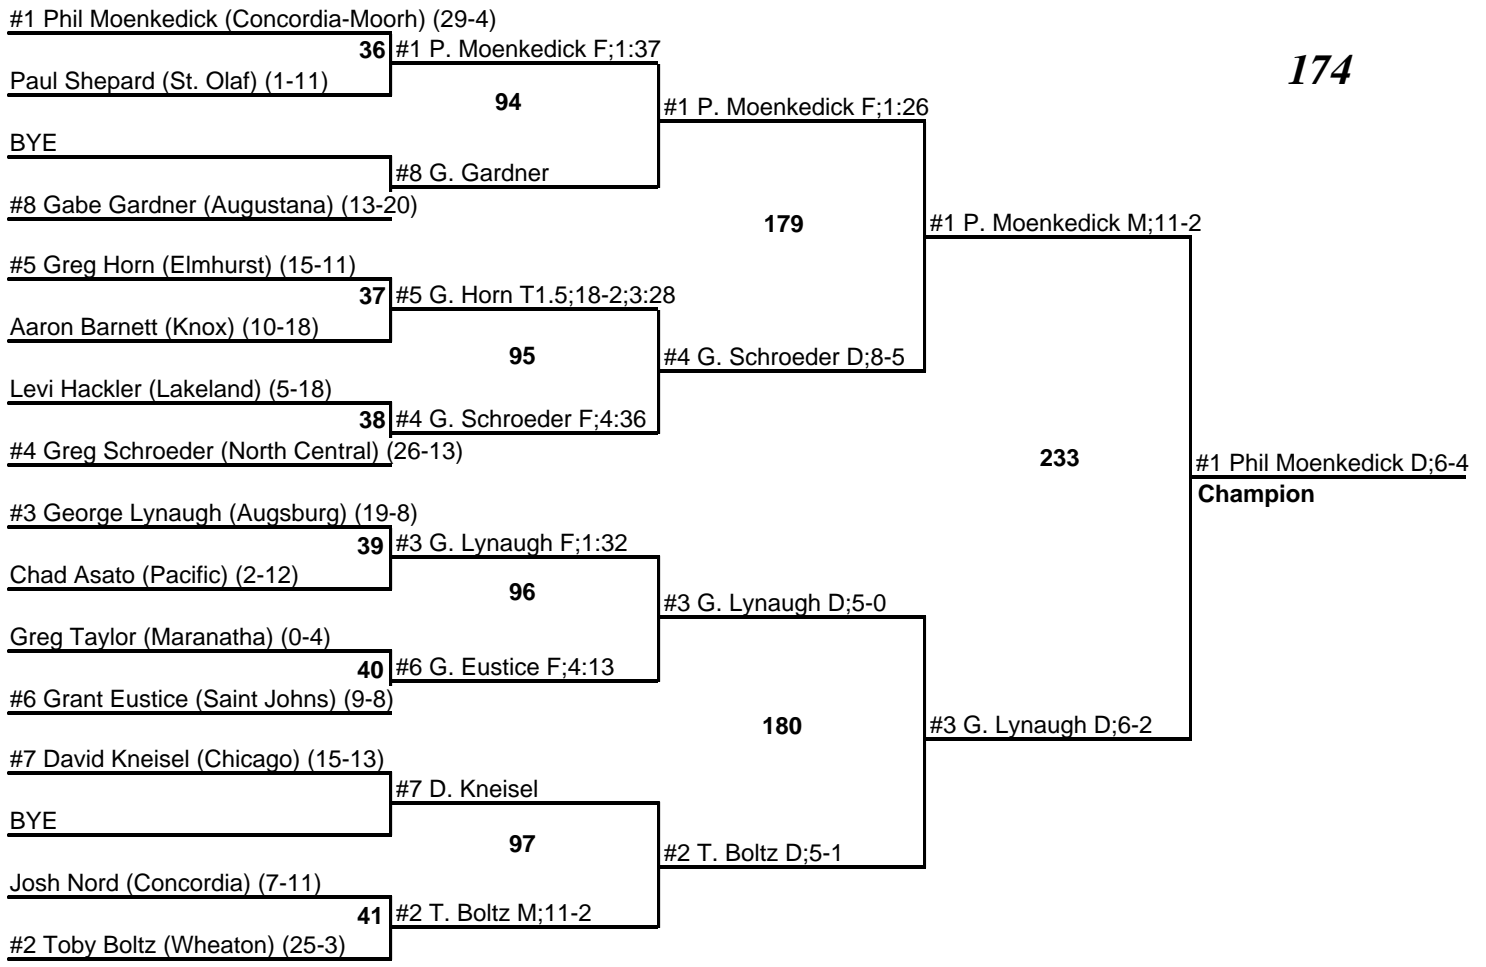

2008 NCAA Division III Great Lakes Regional

23 February 2008

174