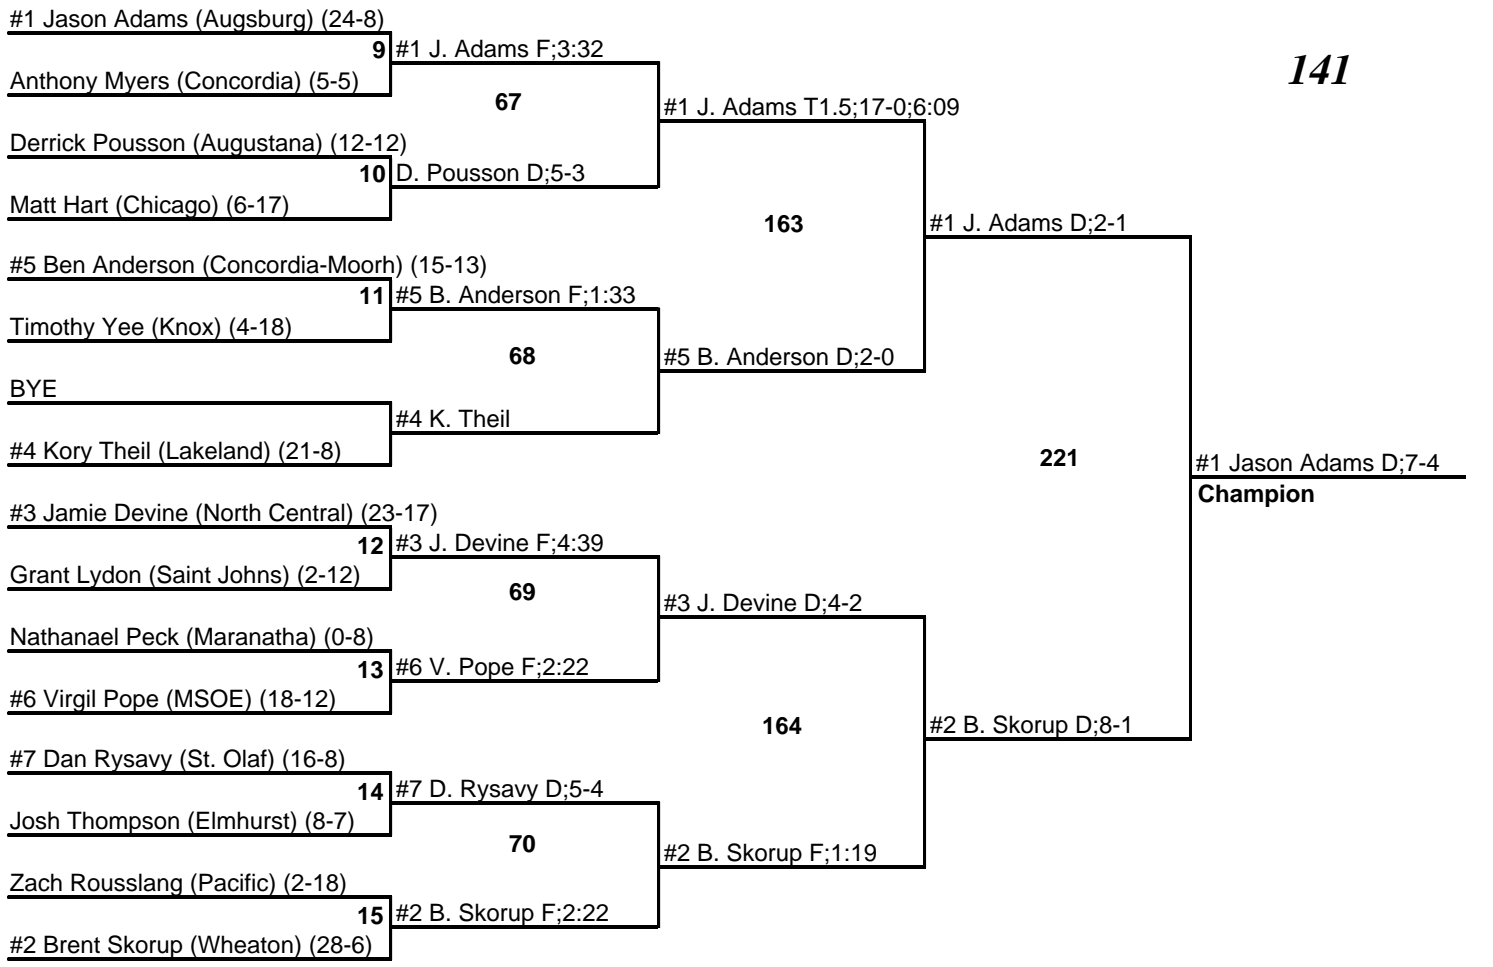

2008 NCAA Division III Great Lakes Regional

23 February 2008

133

2008 NCAA Division III Great Lakes Regional

23 February 2008

141

2008 NCAA Division III Great Lakes Regional

23 February 2008

149

2008 NCAA Division III Great Lakes Regional

23 February 2008

157

2008 NCAA Division III Great Lakes Regional

23 February 2008

165

2008 NCAA Division III Great Lakes Regional