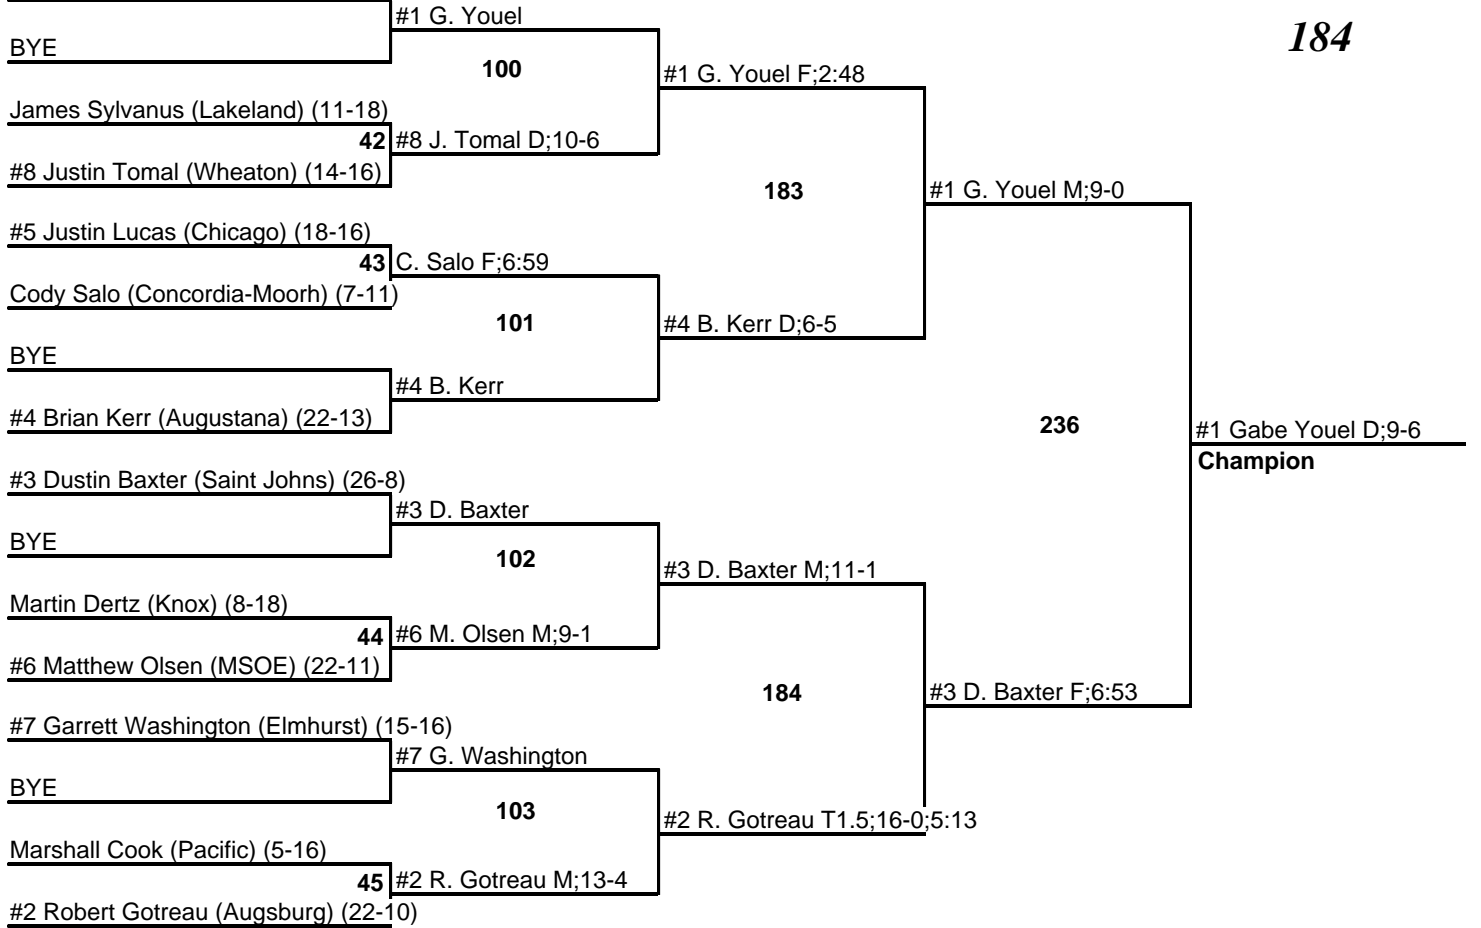

23 February 2008

174

2008 NCAA Division III Great Lakes Regional

23 February 2008

#1 Gabe Youel (North Central) (41-4)

184

#1 Gabe Youel D;9-6
Champion

#2 Robert Gotreau D;10-8
Third Place