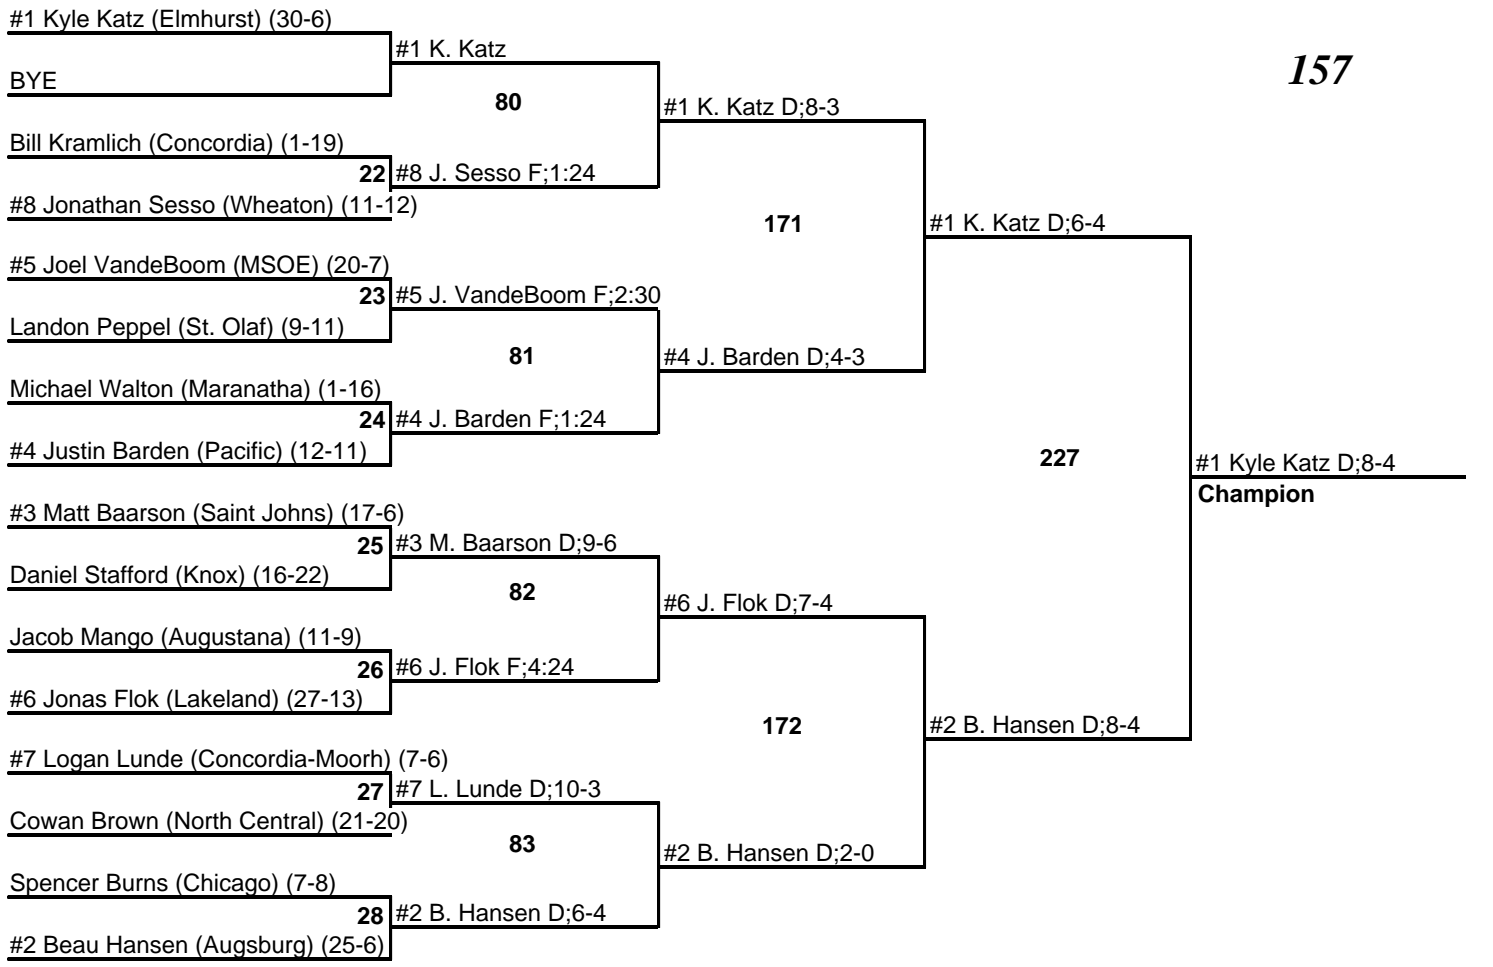

2008 NCAA Division III Great Lakes Regional

23 February 2008

133

2008 NCAA Division III Great Lakes Regional

23 February 2008

141

2008 NCAA Division III Great Lakes Regional

23 February 2008

149

2008 NCAA Division III Great Lakes Regional

23 February 2008

157

2008 NCAA Division III Great Lakes Regional

23 February 2008

165

2008 NCAA Division III Great Lakes Regional