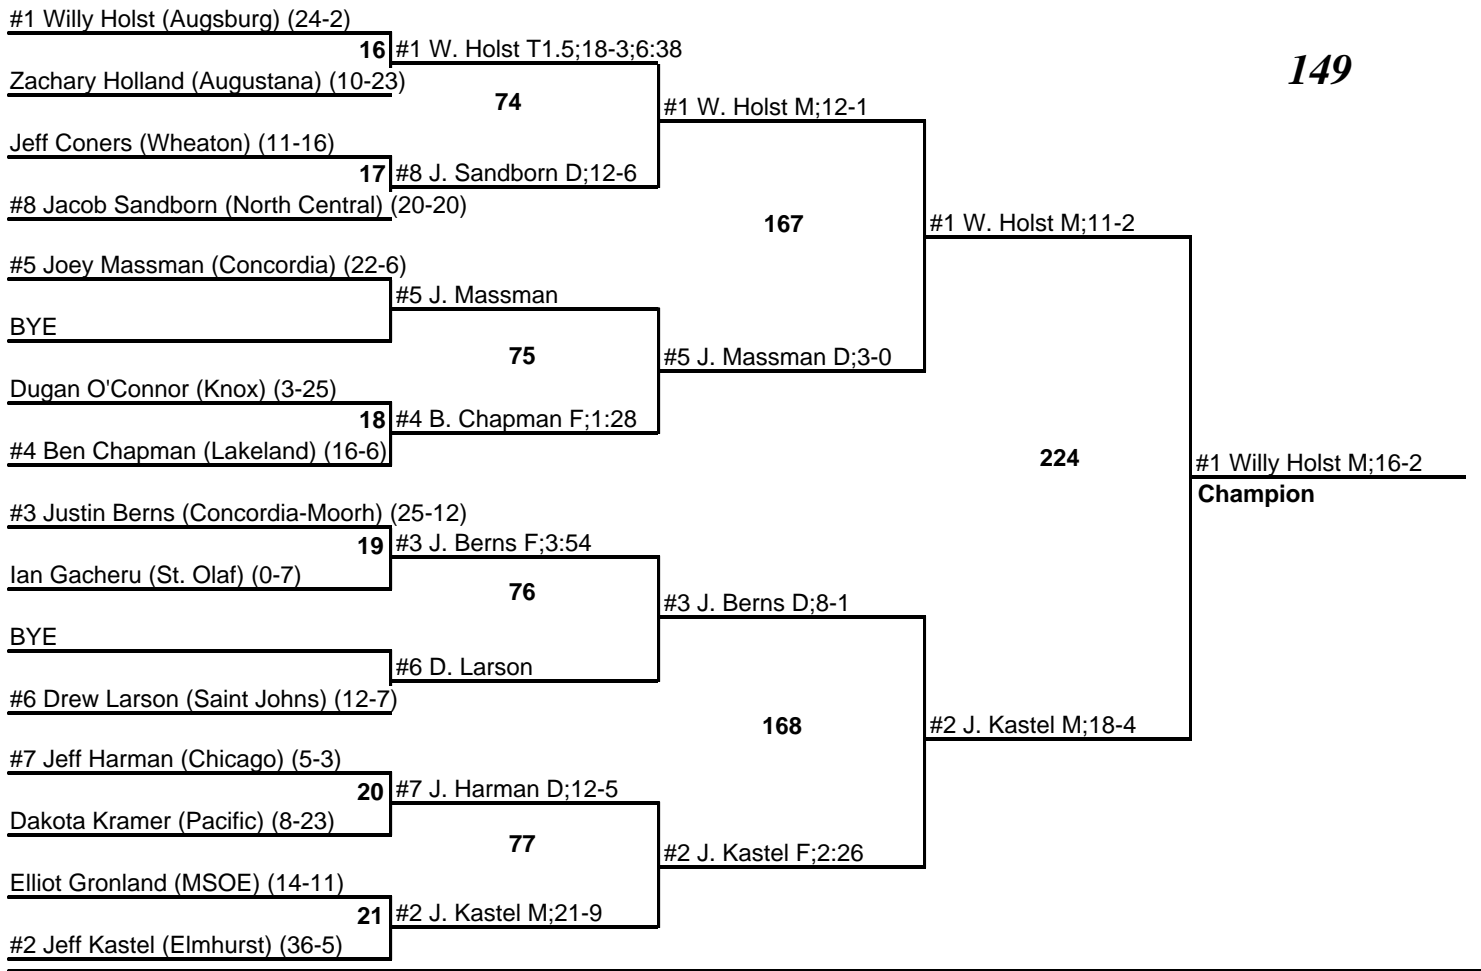

2008 NCAA Division III Great Lakes Regional

23 February 2008

133

2008 NCAA Division III Great Lakes Regional

23 February 2008

141

2008 NCAA Division III Great Lakes Regional

23 February 2008

149

2008 NCAA Division III Great Lakes Regional

23 February 2008

157

2008 NCAA Division III Great Lakes Regional

23 February 2008

165

2008 NCAA Division III Great Lakes Regional

23 February 2008

174

2008 NCAA Division III Great Lakes Regional

23 February 2008

#1 Gabe Youel (North Central) (41-4)

184

#1 Gabe Youel D;9-6
Champion

#2 Robert Gotreau D;10-8
Third Place