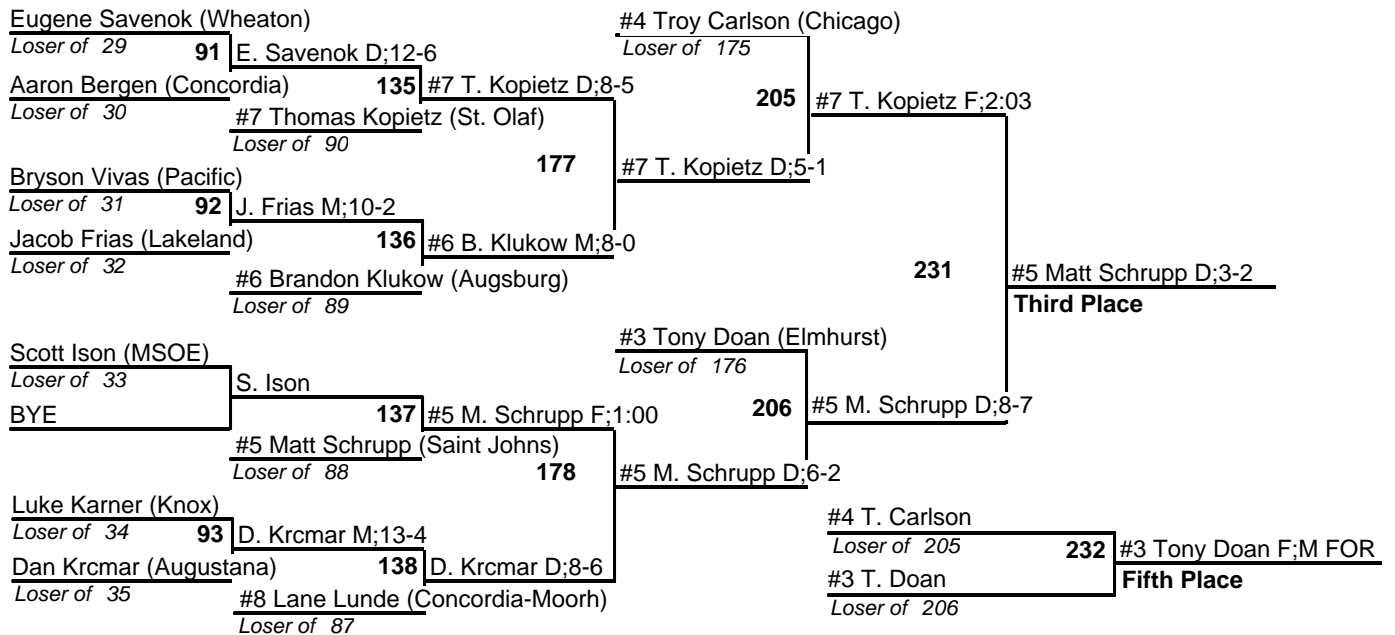

2008 NCAA Division III Great Lakes Regional

23 February 2008

133

2008 NCAA Division III Great Lakes Regional

23 February 2008

141

2008 NCAA Division III Great Lakes Regional

23 February 2008

149

2008 NCAA Division III Great Lakes Regional

23 February 2008

157

2008 NCAA Division III Great Lakes Regional

23 February 2008

165

2008 NCAA Division III Great Lakes Regional

23 February 2008

174

2008 NCAA Division III Great Lakes Regional

23 February 2008

#1 Gabe Youel (North Central) (41-4)

184

#1 Gabe Youel D;9-6
Champion

#2 Robert Gotreau D;10-8
Third Place