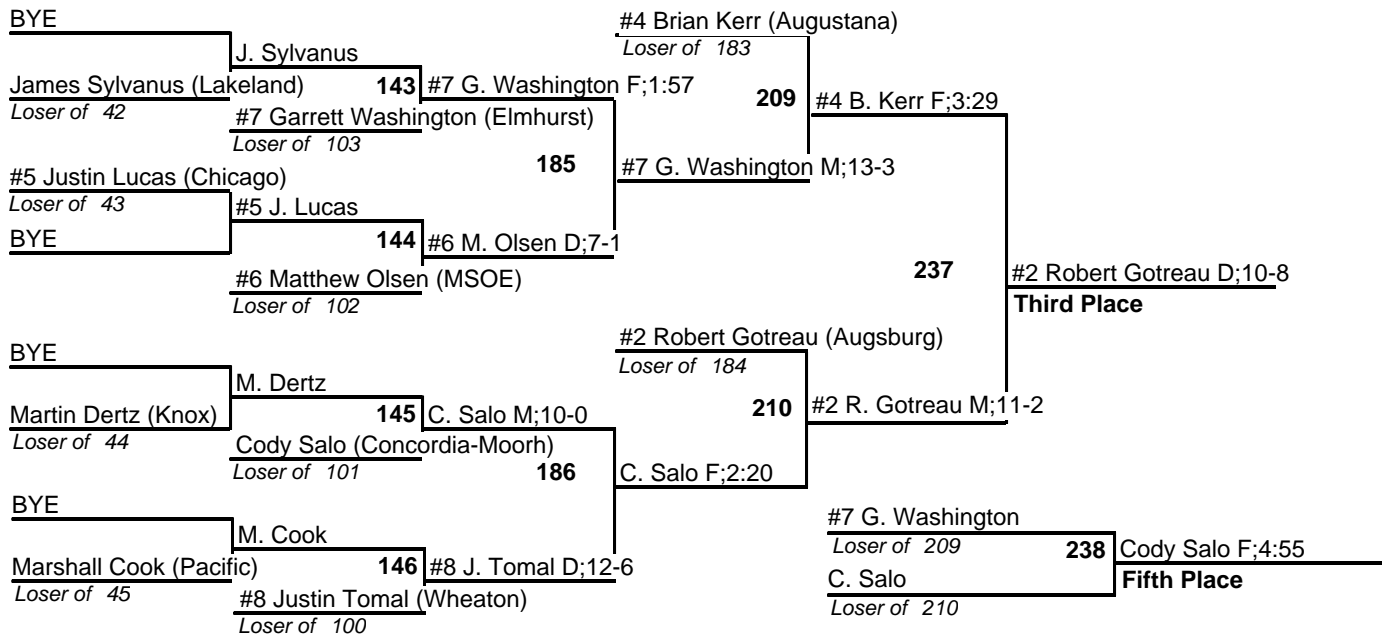

149

2008 NCAA Division III Great Lakes Regional

23 February 2008

157

2008 NCAA Division III Great Lakes Regional

23 February 2008

165

2008 NCAA Division III Great Lakes Regional

23 February 2008

174

2008 NCAA Division III Great Lakes Regional

23 February 2008

#1 Gabe Youel (North Central) (41-4)

184

#1 Gabe Youel D;9-6
Champion

#2 Robert Gotreau D;10-8
Third Place