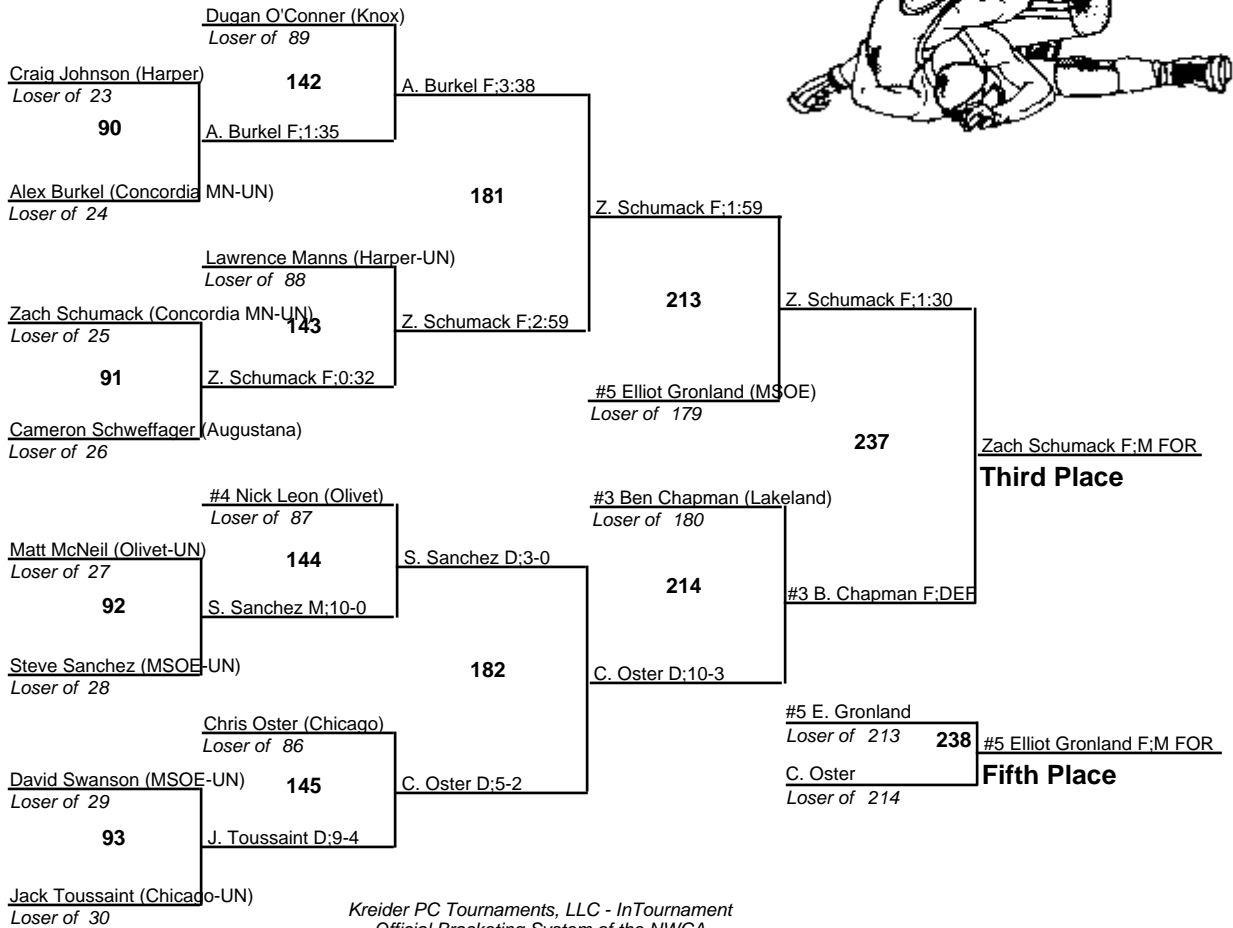

26th "Al Hanke" Invitational

125
19 January 2008

26th "Al Hanke" Invitational

133

19 January 2008

26th "Al Hanke" Invitational

141

19 January 2008

26th "Al Hanke" Invitational

149
19 January 2008

26th "Al Hanke" Invitational

157
19 January 2008

26th "Al Hanke" Invitational

165

19 January 2008

26th "Al Hanke" Invitational