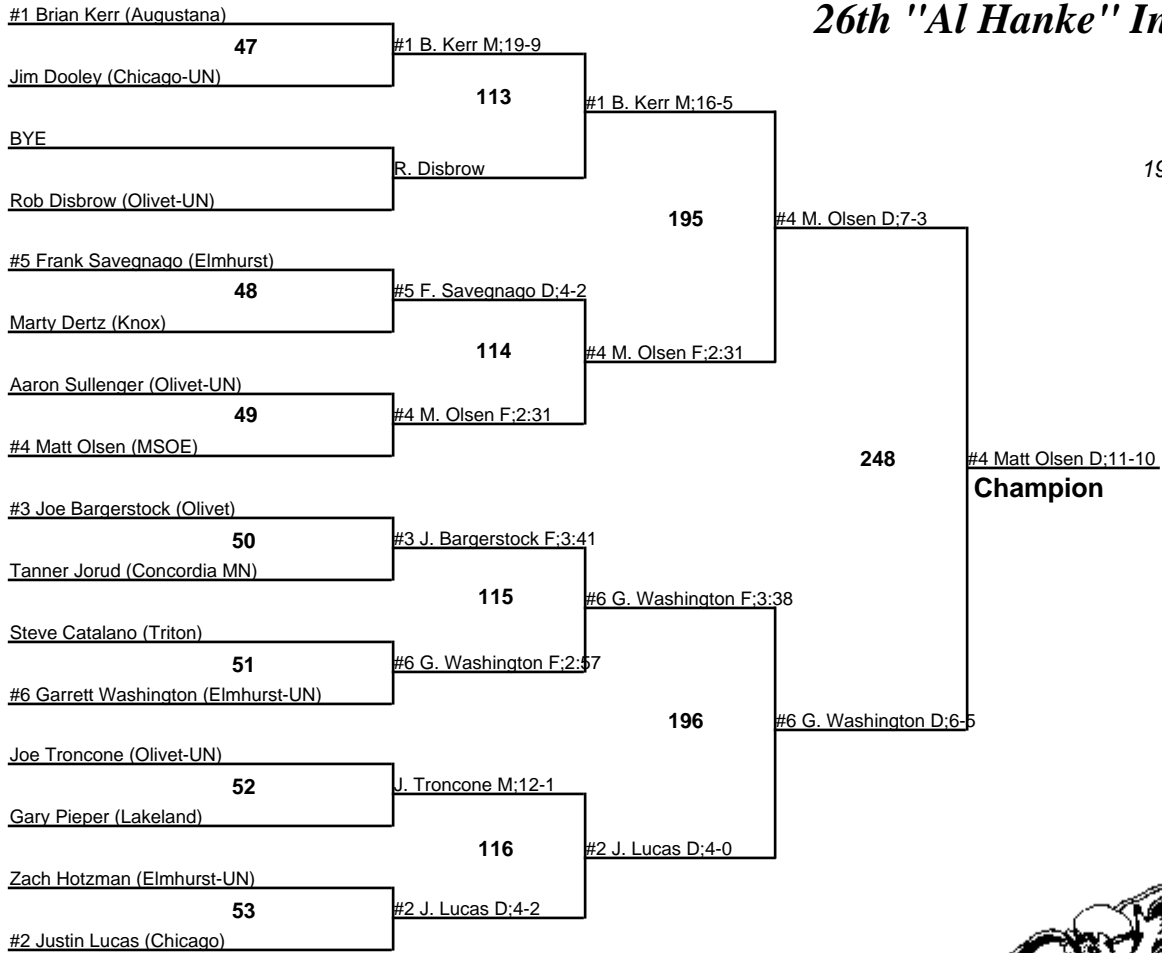

26th "Al Hanke" Invitational

149
19 January 2008

26th "Al Hanke" Invitational

157
19 January 2008

26th "Al Hanke" Invitational

165

19 January 2008

26th "Al Hanke" Invitational

174

19 January 2008

26th "Al Hanke" Invitational

184
19 January 2008

26th "Al Hanke" Invitational

197
19 January 2008

26th "Al Hanke" Invitational

285