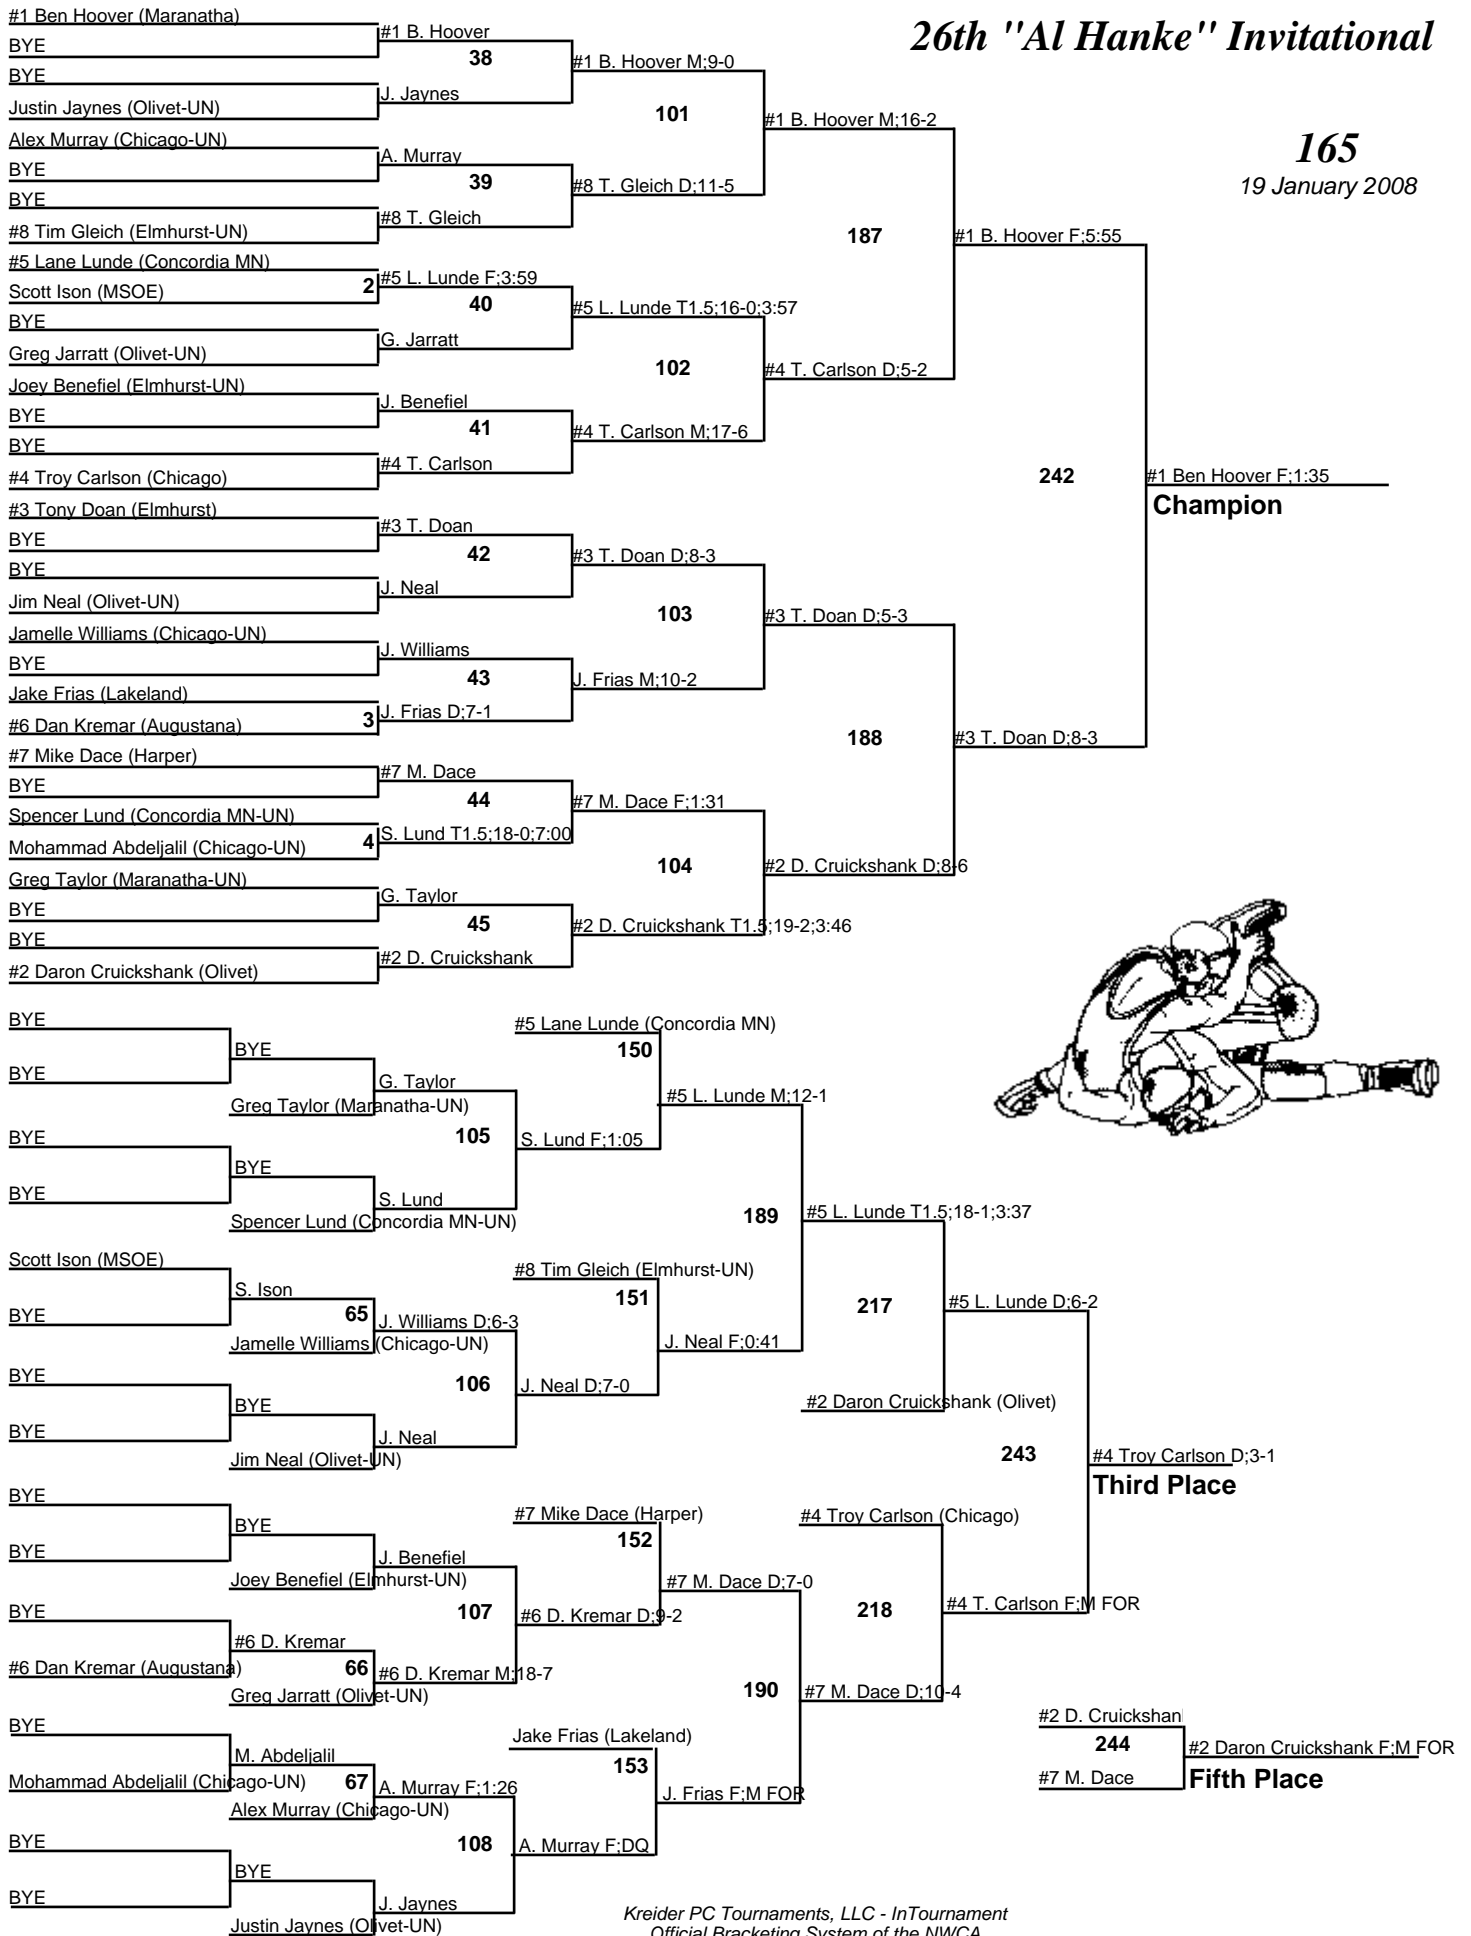

26th "Al Hanke" Invitational

149
19 January 2008

26th "Al Hanke" Invitational

157
19 January 2008

26th "Al Hanke" Invitational

165

19 January 2008

26th "Al Hanke" Invitational