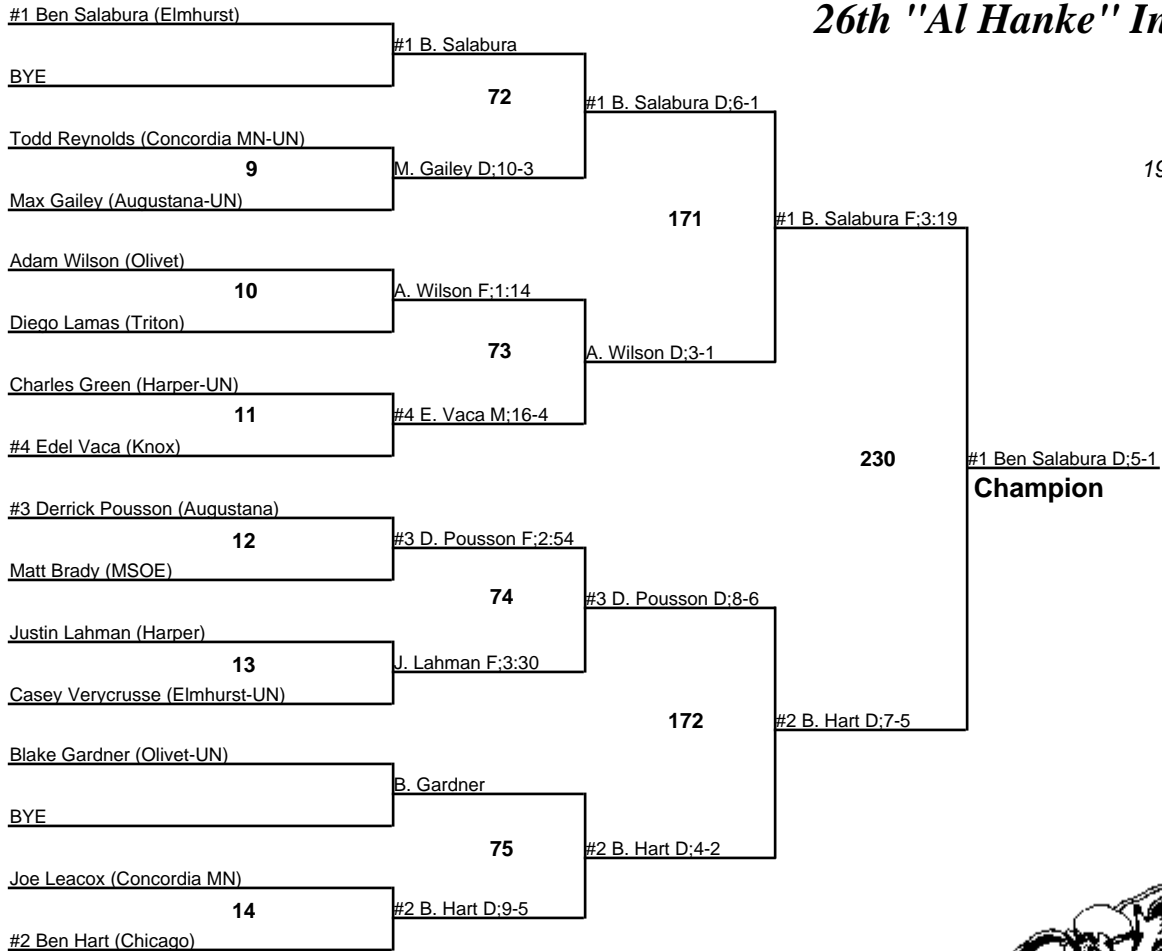

26th "Al Hanke" Invitational

125
19 January 2008

26th "Al Hanke" Invitational

133

19 January 2008

26th "Al Hanke" Invitational

141

19 January 2008