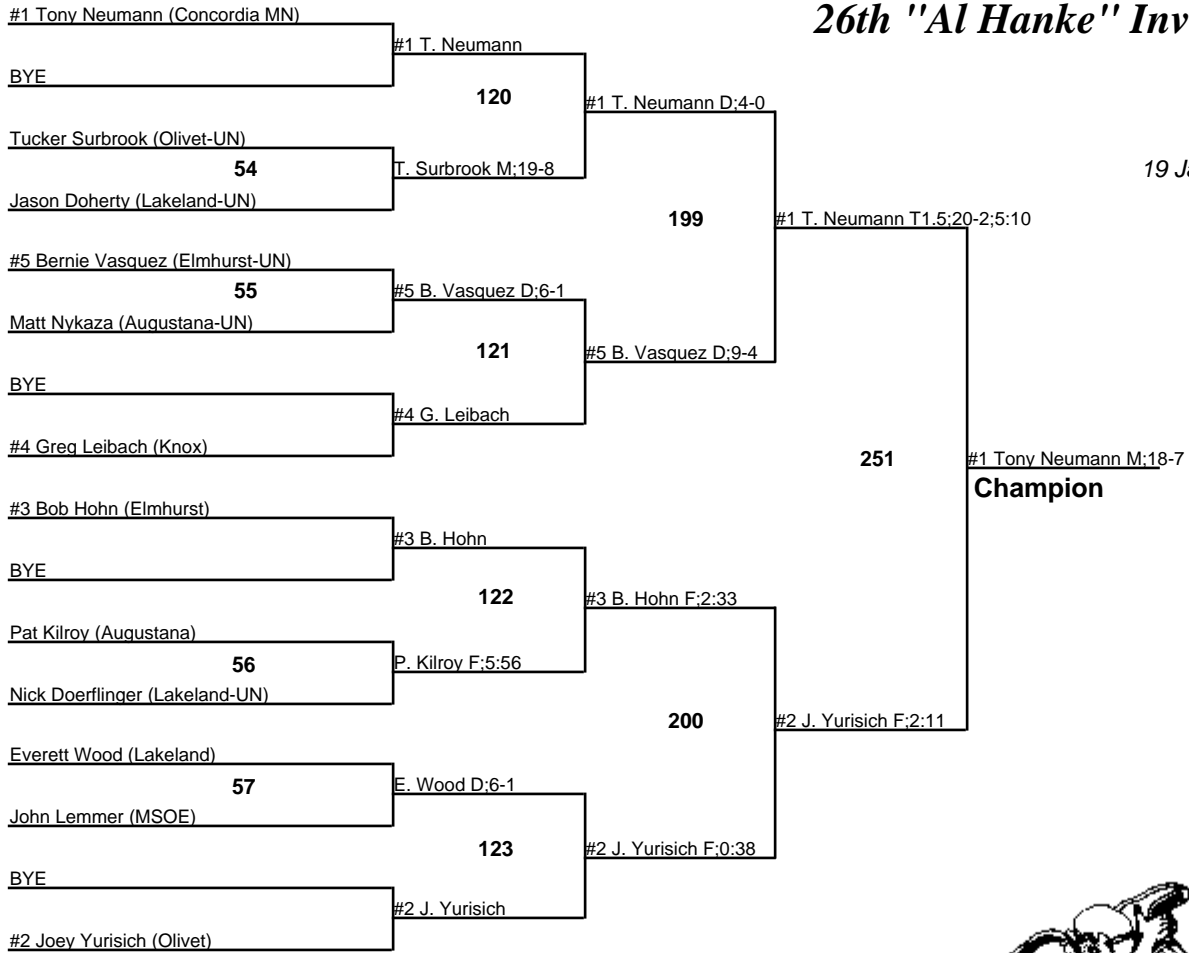

174

19 January 2008

26th "Al Hanke" Invitational

184
19 January 2008

26th "Al Hanke" Invitational

197
19 January 2008

26th "Al Hanke" Invitational

285