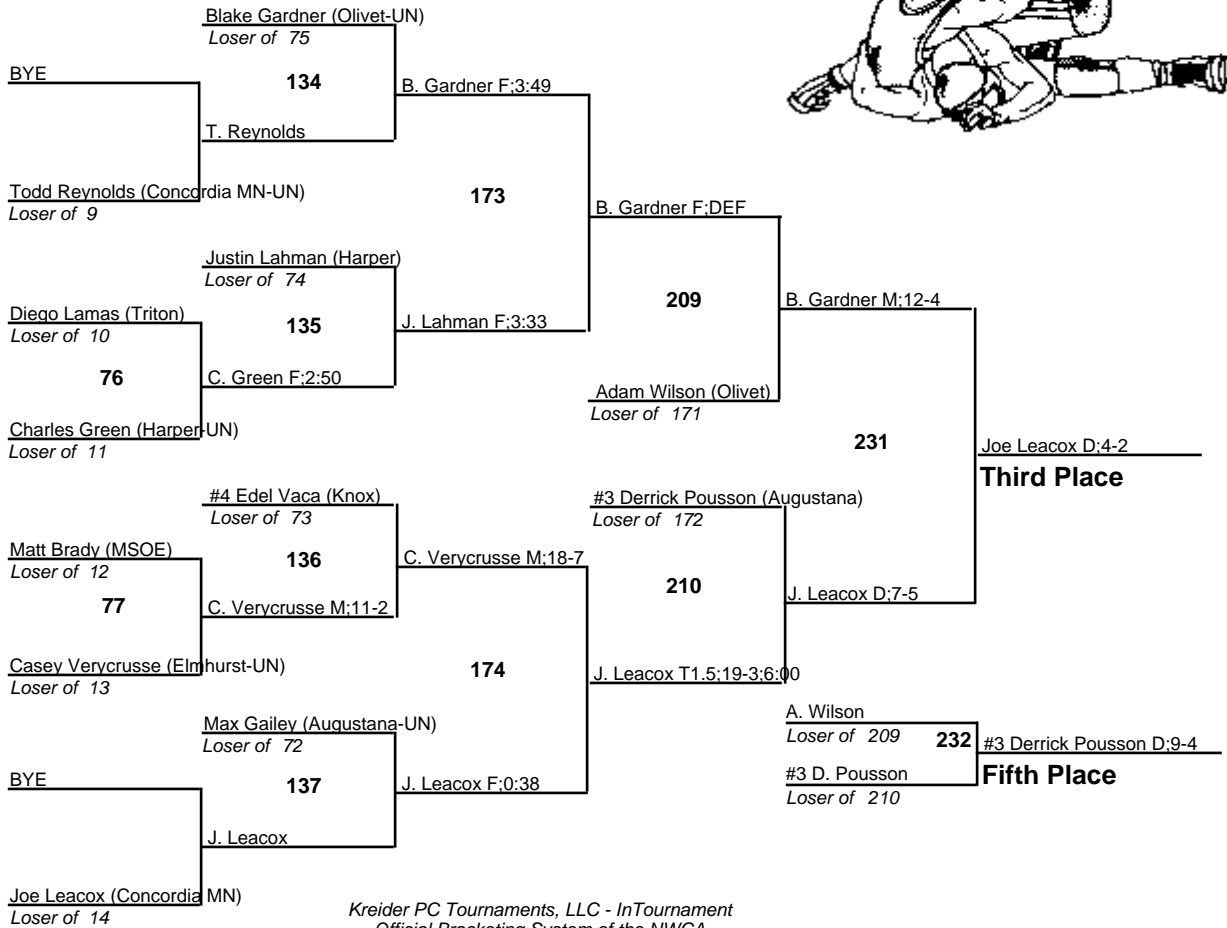

26th "Al Hanke" Invitational

125
19 January 2008

26th "Al Hanke" Invitational

133

19 January 2008

26th "Al Hanke" Invitational

141

19 January 2008

26th "Al Hanke" Invitational

149
19 January 2008

26th "Al Hanke" Invitational

157
19 January 2008

26th "Al Hanke" Invitational

165

19 January 2008

26th "Al Hanke" Invitational