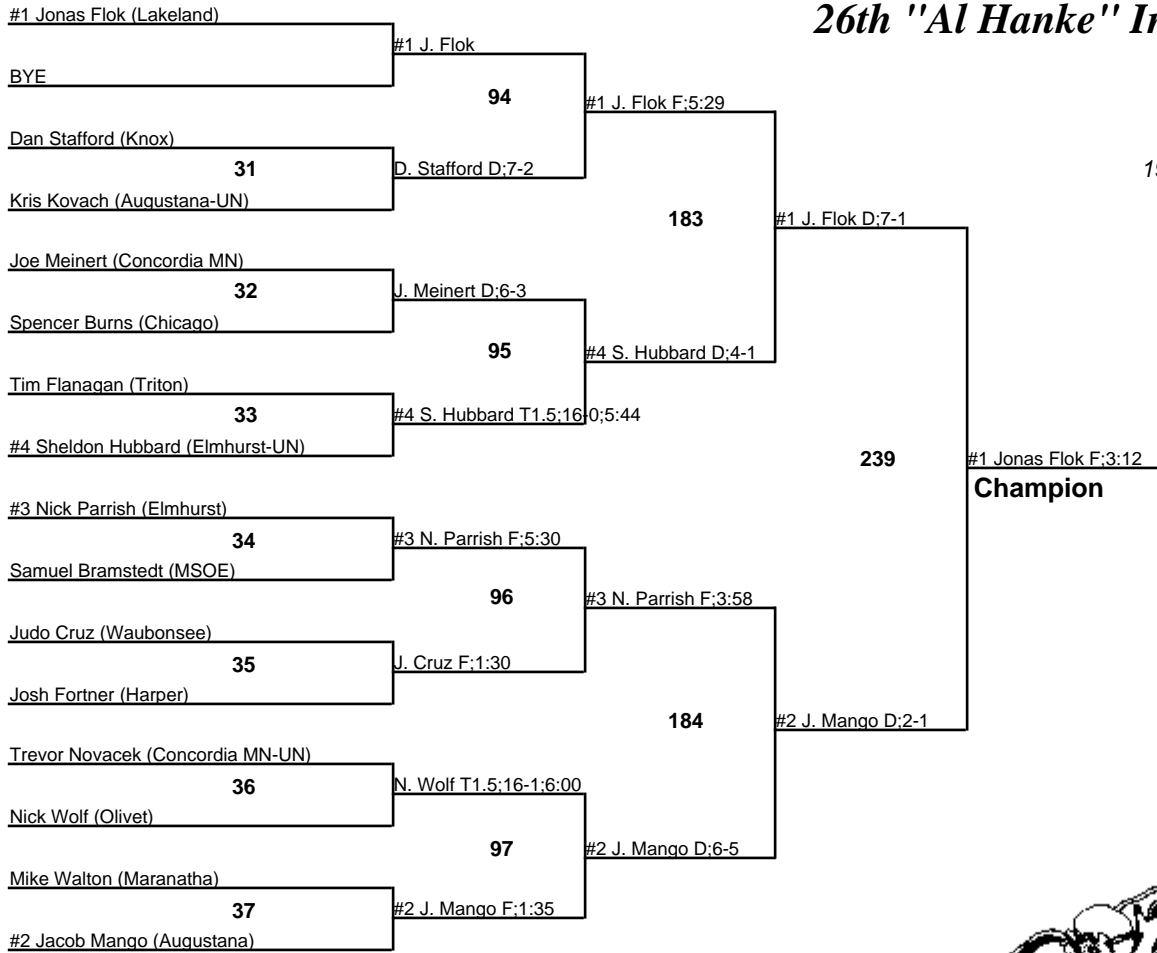

26th "Al Hanke" Invitational

125
19 January 2008

26th "Al Hanke" Invitational

133

19 January 2008

26th "Al Hanke" Invitational

141

19 January 2008

26th "Al Hanke" Invitational

149
19 January 2008

26th "Al Hanke" Invitational

157
19 January 2008

26th "Al Hanke" Invitational

165

19 January 2008

26th "Al Hanke" Invitational