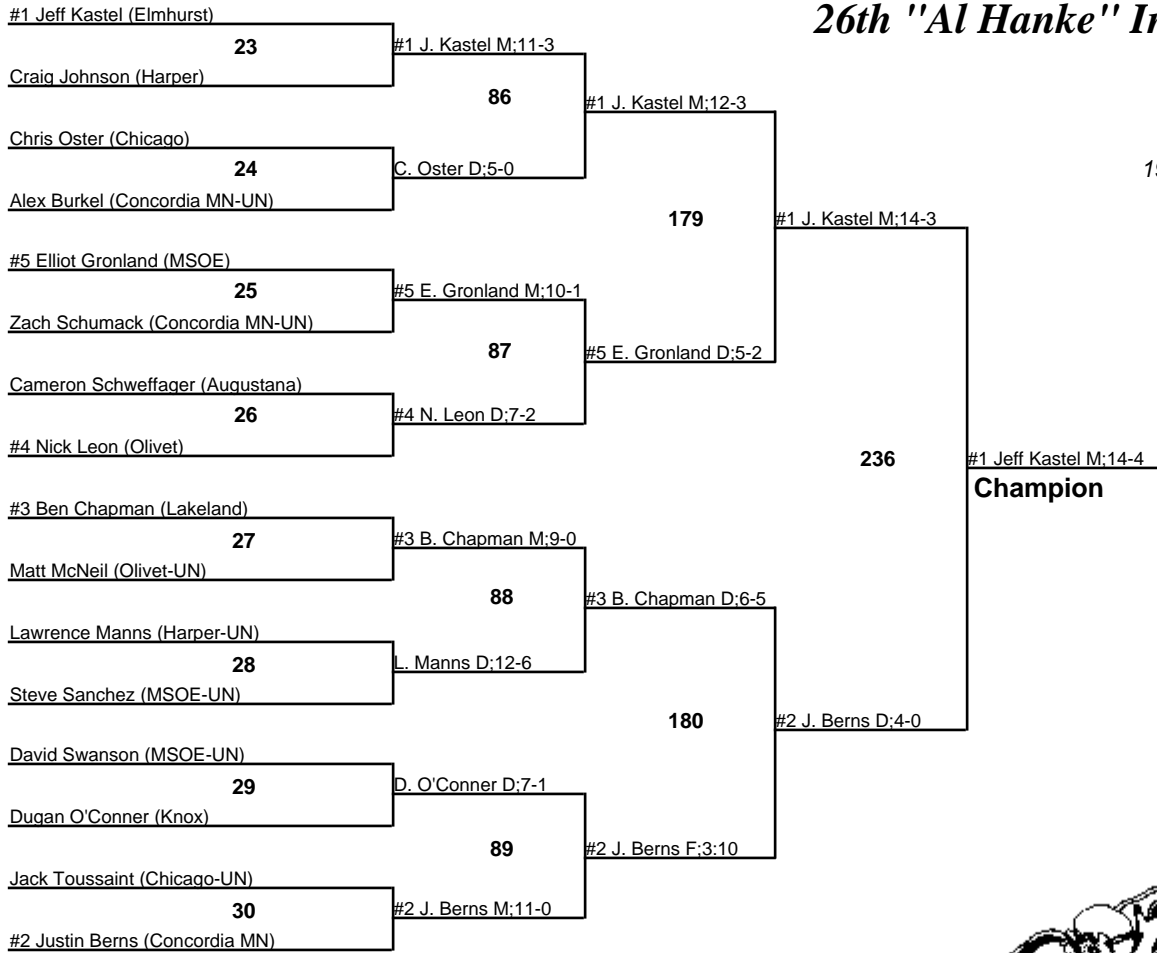

26th "Al Hanke" Invitational

149
19 January 2008