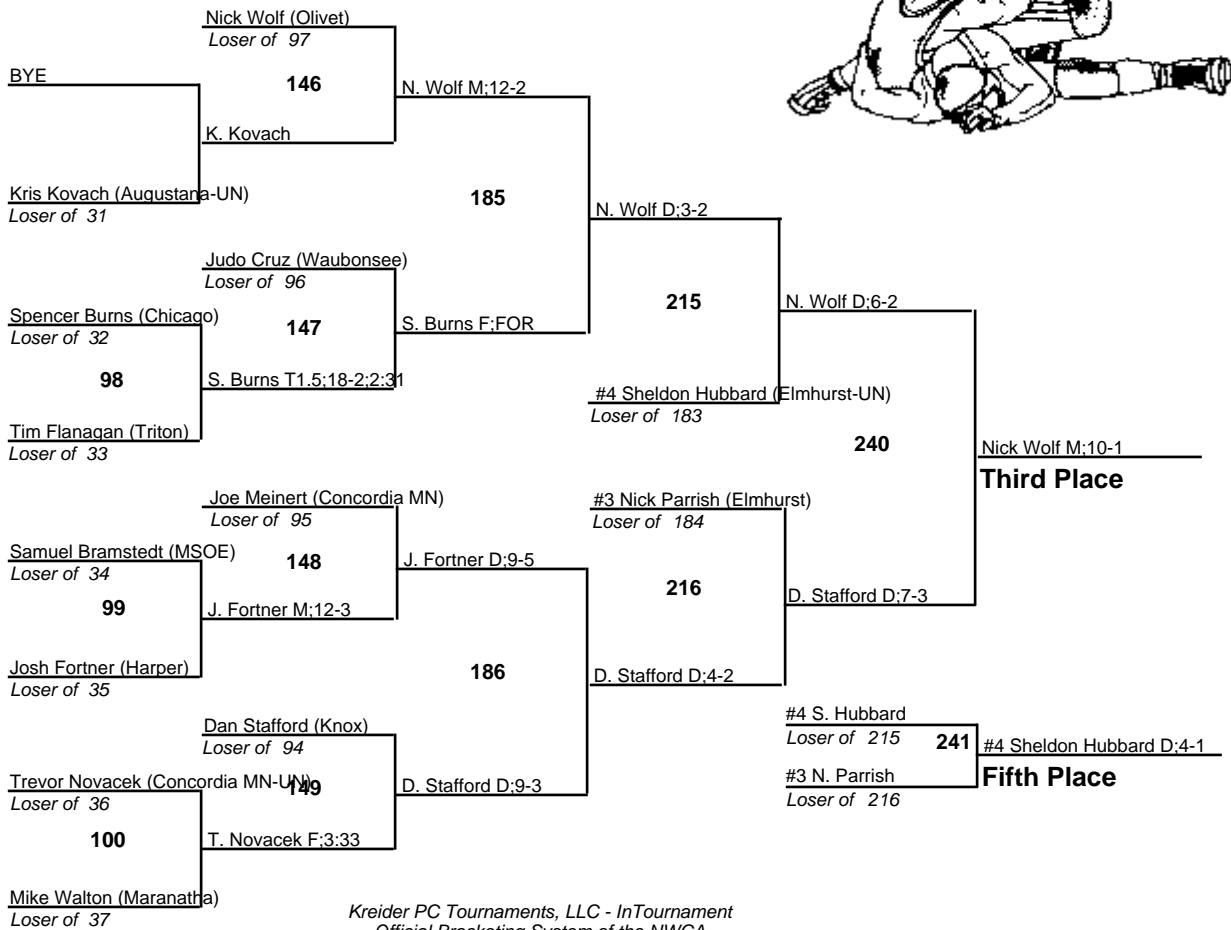

26th "Al Hanke" Invitational

125
19 January 2008

26th "Al Hanke" Invitational

133

19 January 2008

26th "Al Hanke" Invitational

141

19 January 2008

26th "Al Hanke" Invitational

149
19 January 2008

26th "Al Hanke" Invitational

157
19 January 2008

26th "Al Hanke" Invitational

165

19 January 2008

26th "Al Hanke" Invitational