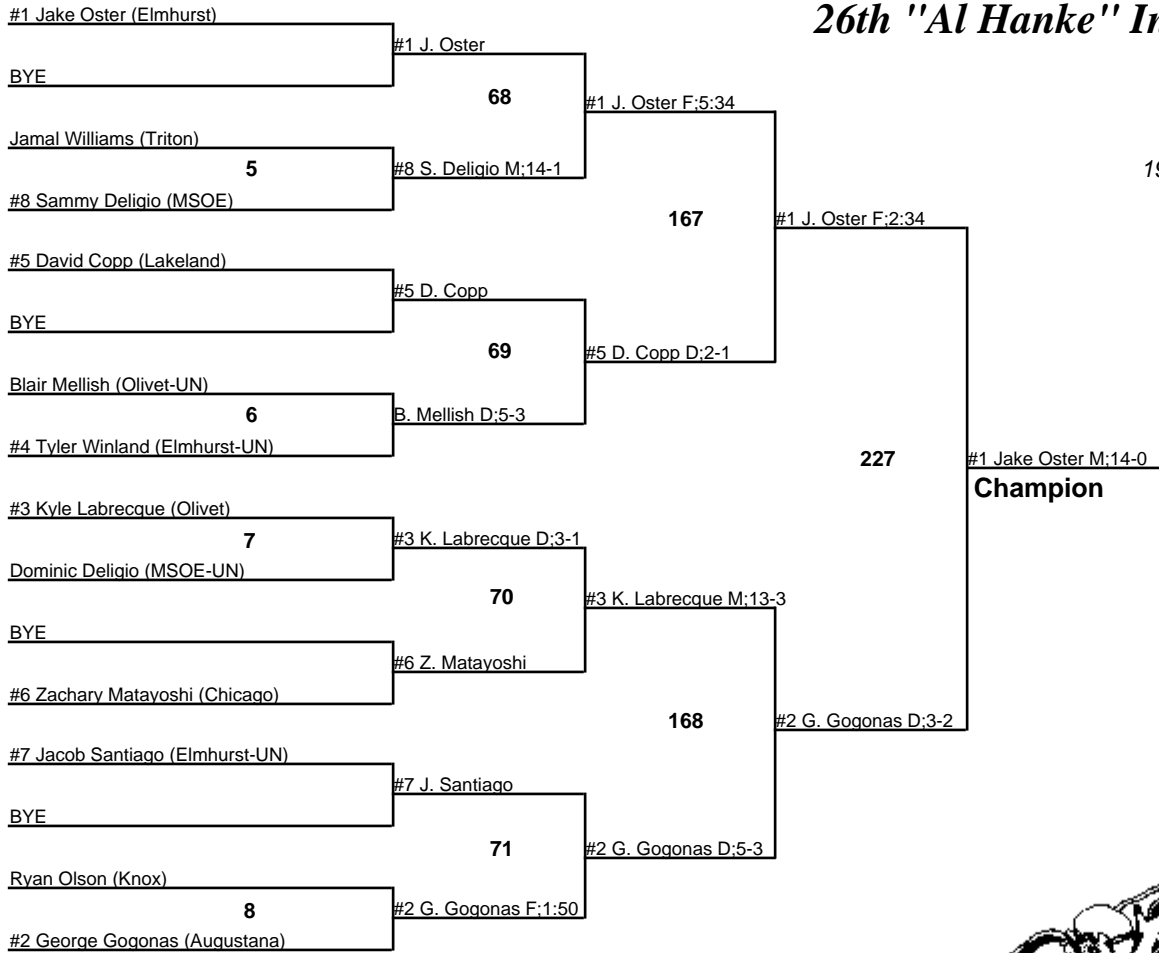

26th "Al Hanke" Invitational

125
19 January 2008

26th "Al Hanke" Invitational

133

19 January 2008

26th "Al Hanke" Invitational

141

19 January 2008