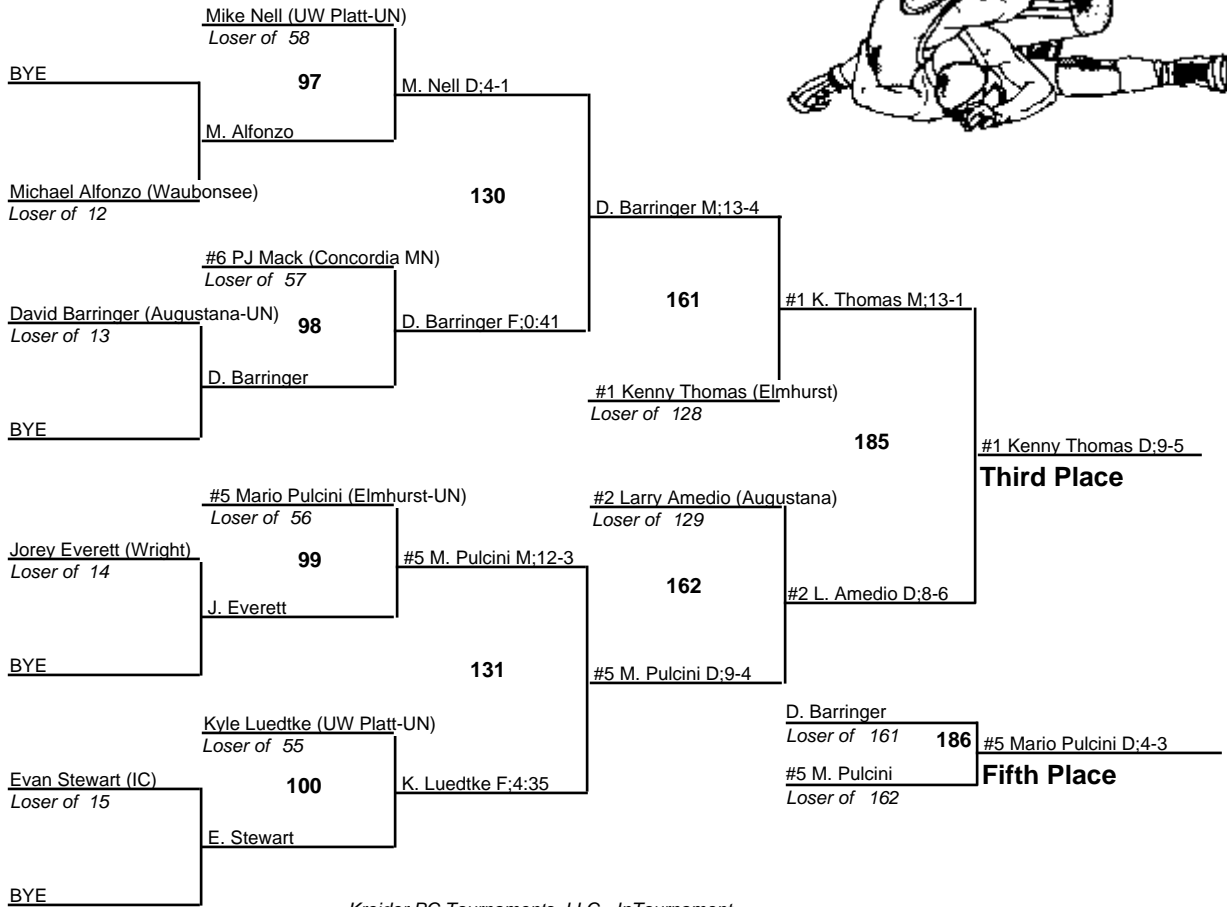

24th "Al Hanke" Invitational

125
28 January 2006

24th "Al Hanke" Invitational

133
28 January 2006

24th "Al Hanke" Invitational

141
28 January 2006

24th "Al Hanke" Invitational

149
28 January 2006

24th "Al Hanke" Invitational

157
28 January 2006

24th "Al Hanke" Invitational

165
28 January 2006

24th "Al Hanke" Invitational

174
28 January 2006

24th "Al Hanke" Invitational

184
28 January 2006

24th "Al Hanke" Invitational

197

28 January 2006