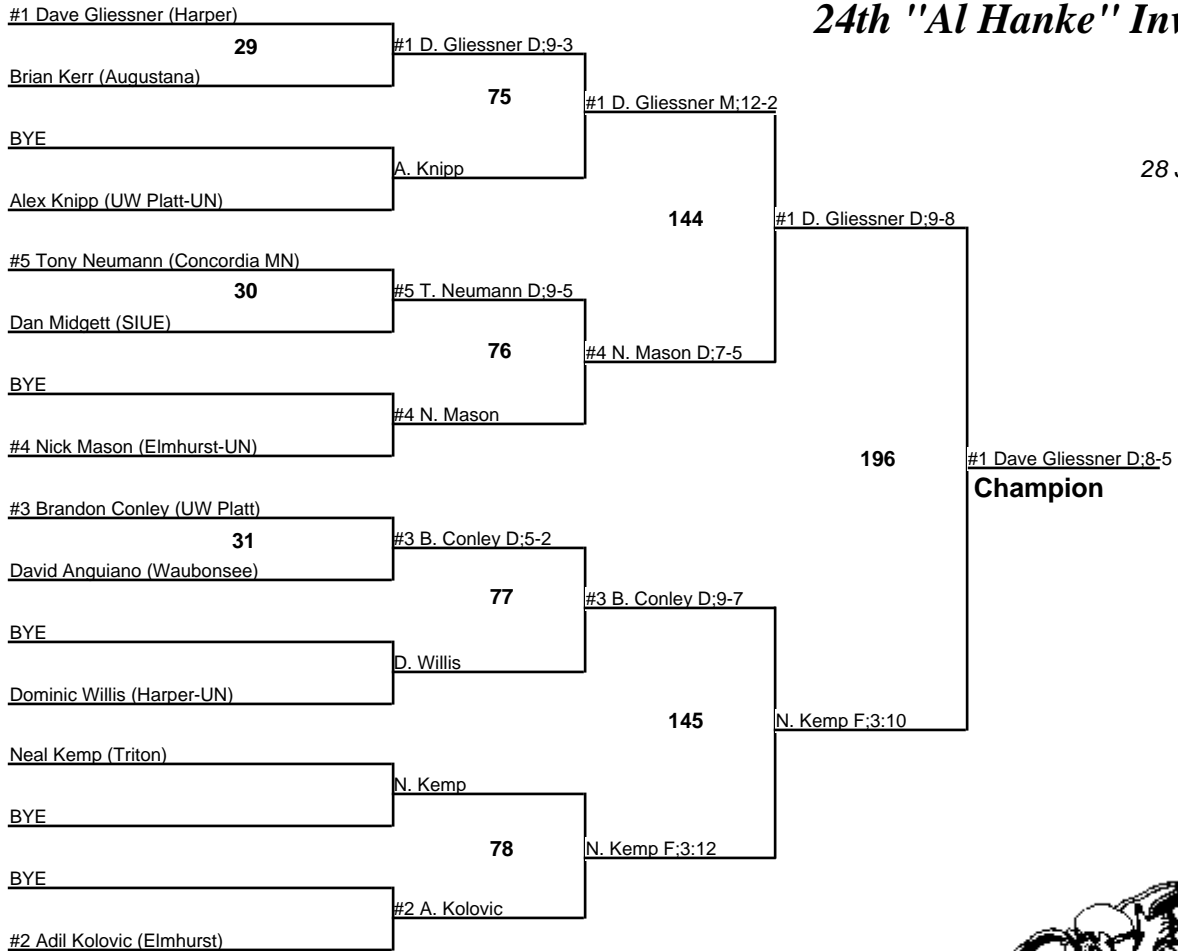

24th "Al Hanke" Invitational

157
28 January 2006

24th "Al Hanke" Invitational

165
28 January 2006

24th "Al Hanke" Invitational

174
28 January 2006

24th "Al Hanke" Invitational

184
28 January 2006

24th "Al Hanke" Invitational

197

28 January 2006