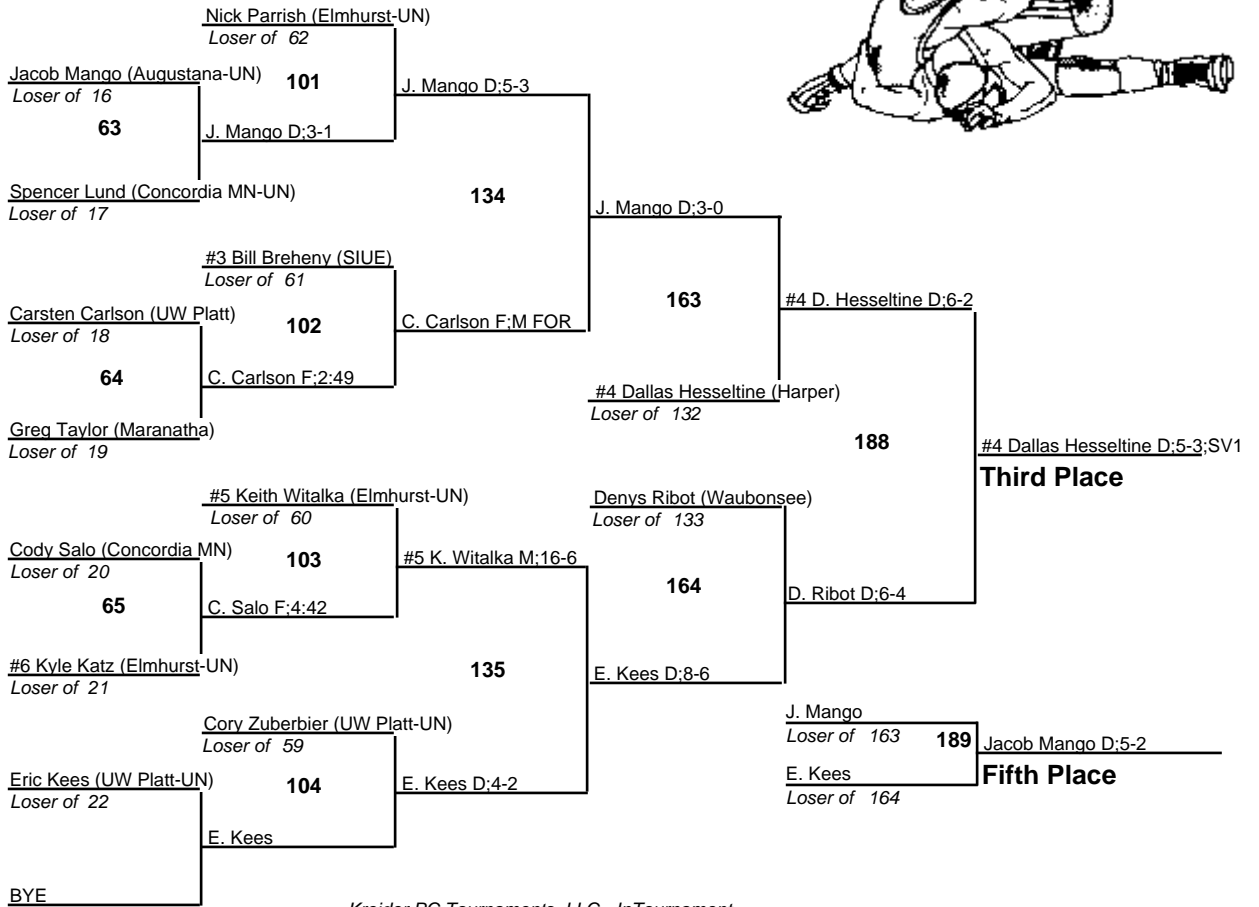

24th "Al Hanke" Invitational

125
28 January 2006

24th "Al Hanke" Invitational

133
28 January 2006

24th "Al Hanke" Invitational

141
28 January 2006

24th "Al Hanke" Invitational

149
28 January 2006

24th "Al Hanke" Invitational

157
28 January 2006

24th "Al Hanke" Invitational

165
28 January 2006

24th "Al Hanke" Invitational

174
28 January 2006

24th "Al Hanke" Invitational

184
28 January 2006

24th "Al Hanke" Invitational

197

28 January 2006