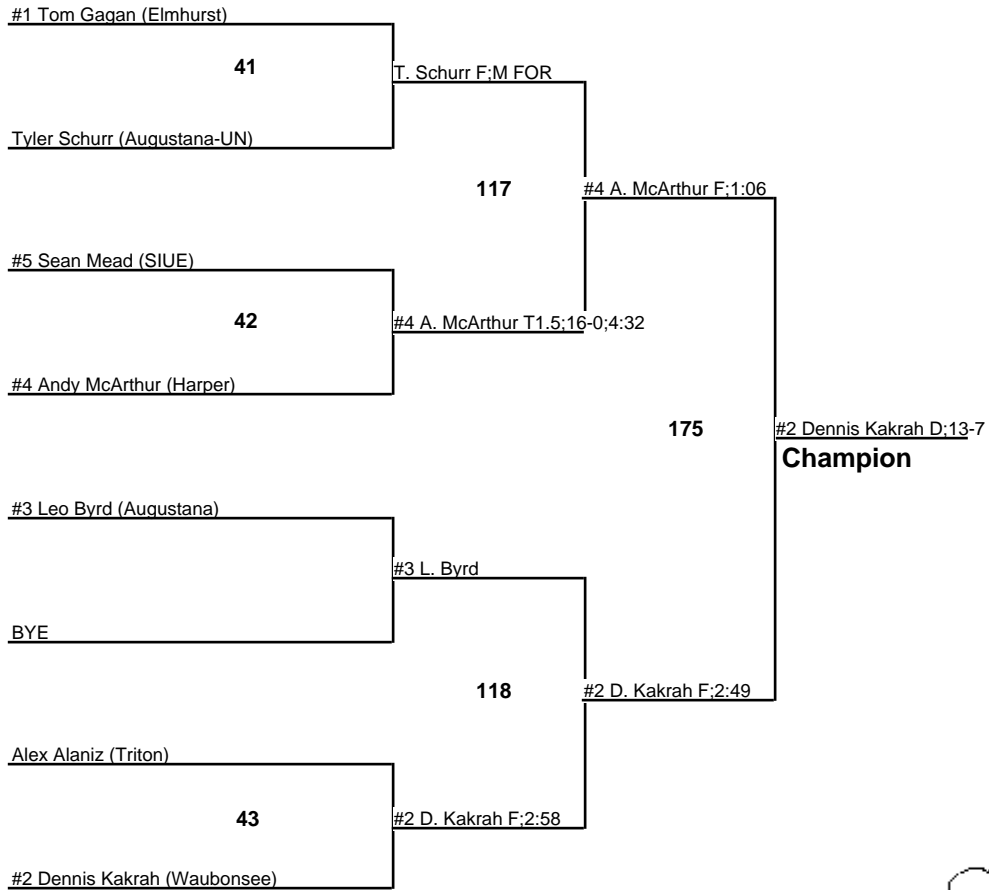

24th "Al Hanke" Invitational

125
28 January 2006

24th "Al Hanke" Invitational

133
28 January 2006

24th "Al Hanke" Invitational

141
28 January 2006

24th "Al Hanke" Invitational

149
28 January 2006

24th "Al Hanke" Invitational

157
28 January 2006

24th "Al Hanke" Invitational

165
28 January 2006

24th "Al Hanke" Invitational

174
28 January 2006

24th "Al Hanke" Invitational

184
28 January 2006

24th "Al Hanke" Invitational

197

28 January 2006