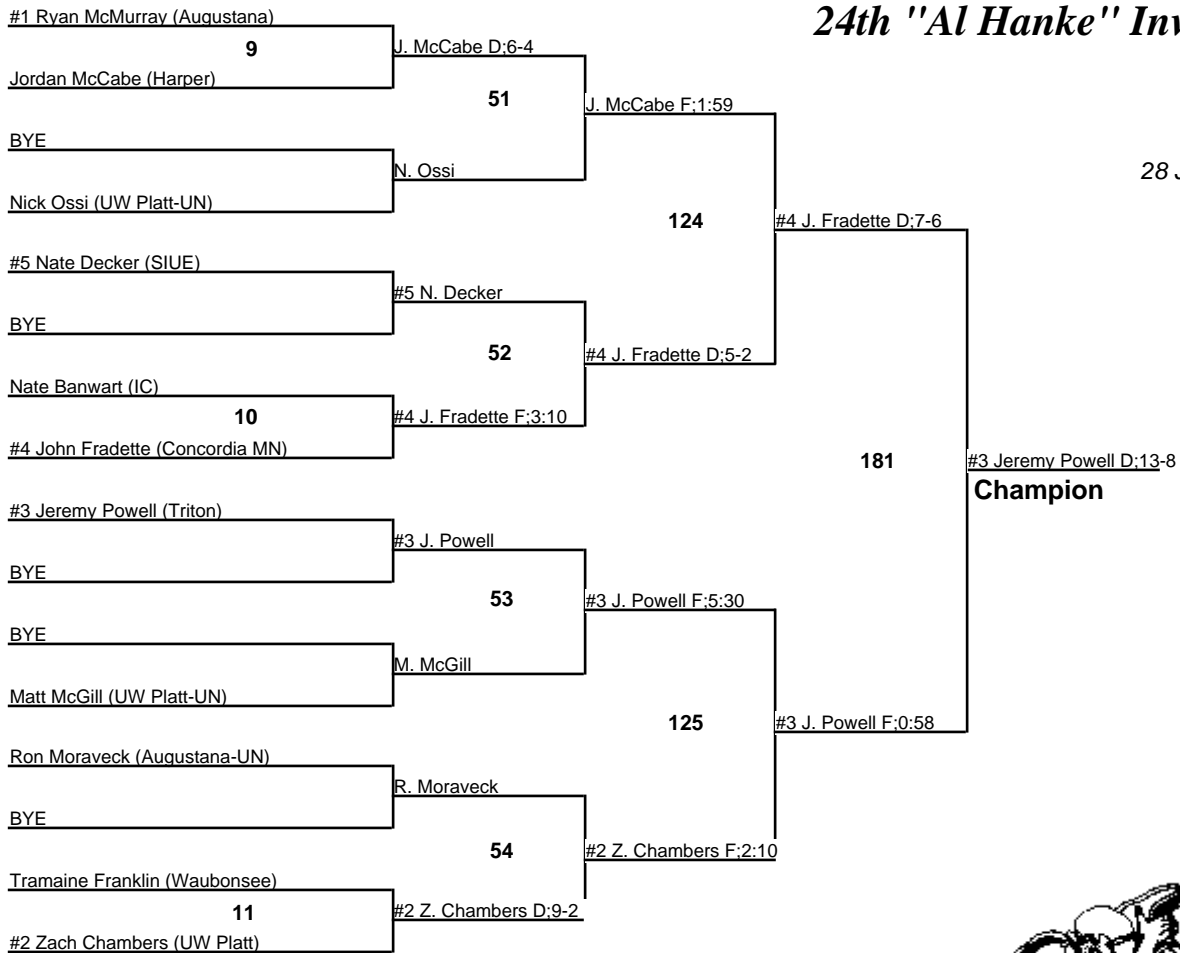

24th "Al Hanke" Invitational

125
28 January 2006

24th "Al Hanke" Invitational

133
28 January 2006

24th "Al Hanke" Invitational

141
28 January 2006

24th "Al Hanke" Invitational

149
28 January 2006

24th "Al Hanke" Invitational

157
28 January 2006

24th "Al Hanke" Invitational

165
28 January 2006

24th "Al Hanke" Invitational

174
28 January 2006

24th "Al Hanke" Invitational

184
28 January 2006

24th "Al Hanke" Invitational

197

28 January 2006