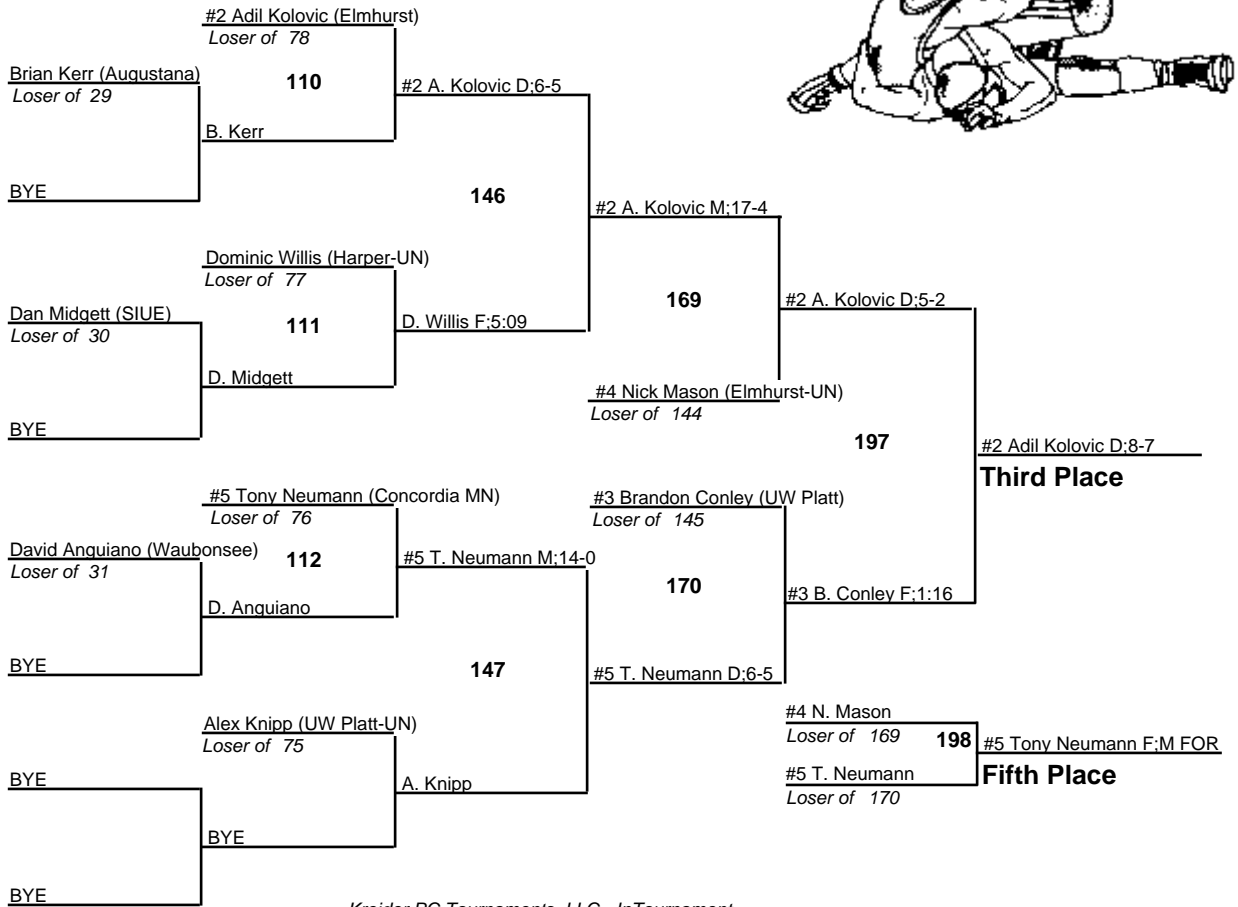

24th "Al Hanke" Invitational

157
28 January 2006

24th "Al Hanke" Invitational

165
28 January 2006

24th "Al Hanke" Invitational

174
28 January 2006

24th "Al Hanke" Invitational

184
28 January 2006

24th "Al Hanke" Invitational

197

28 January 2006