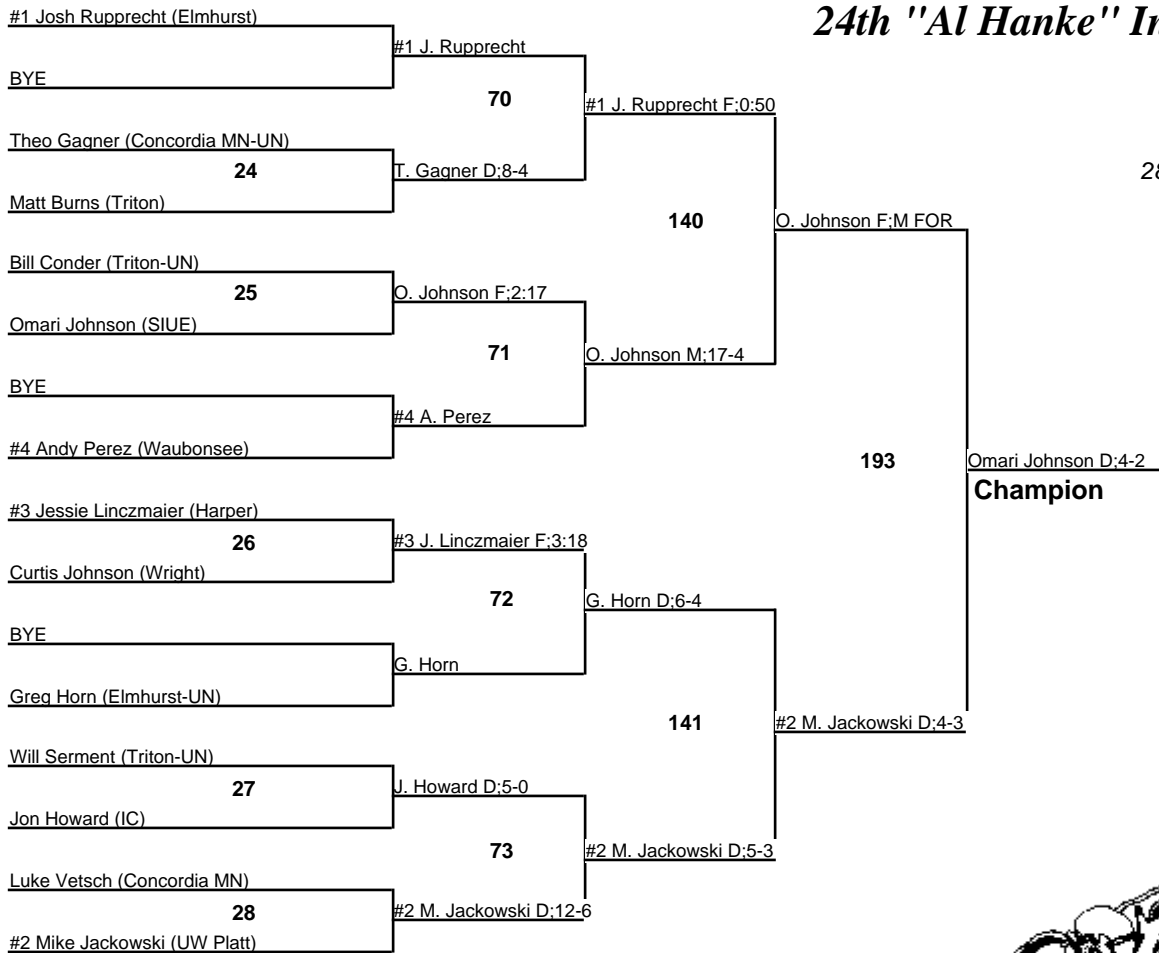

24th "Al Hanke" Invitational

125
28 January 2006

24th "Al Hanke" Invitational

133
28 January 2006

24th "Al Hanke" Invitational

141
28 January 2006

24th "Al Hanke" Invitational

149
28 January 2006

24th "Al Hanke" Invitational

157
28 January 2006

24th "Al Hanke" Invitational

165
28 January 2006

24th "Al Hanke" Invitational

174
28 January 2006

24th "Al Hanke" Invitational

184
28 January 2006

24th "Al Hanke" Invitational

197

28 January 2006