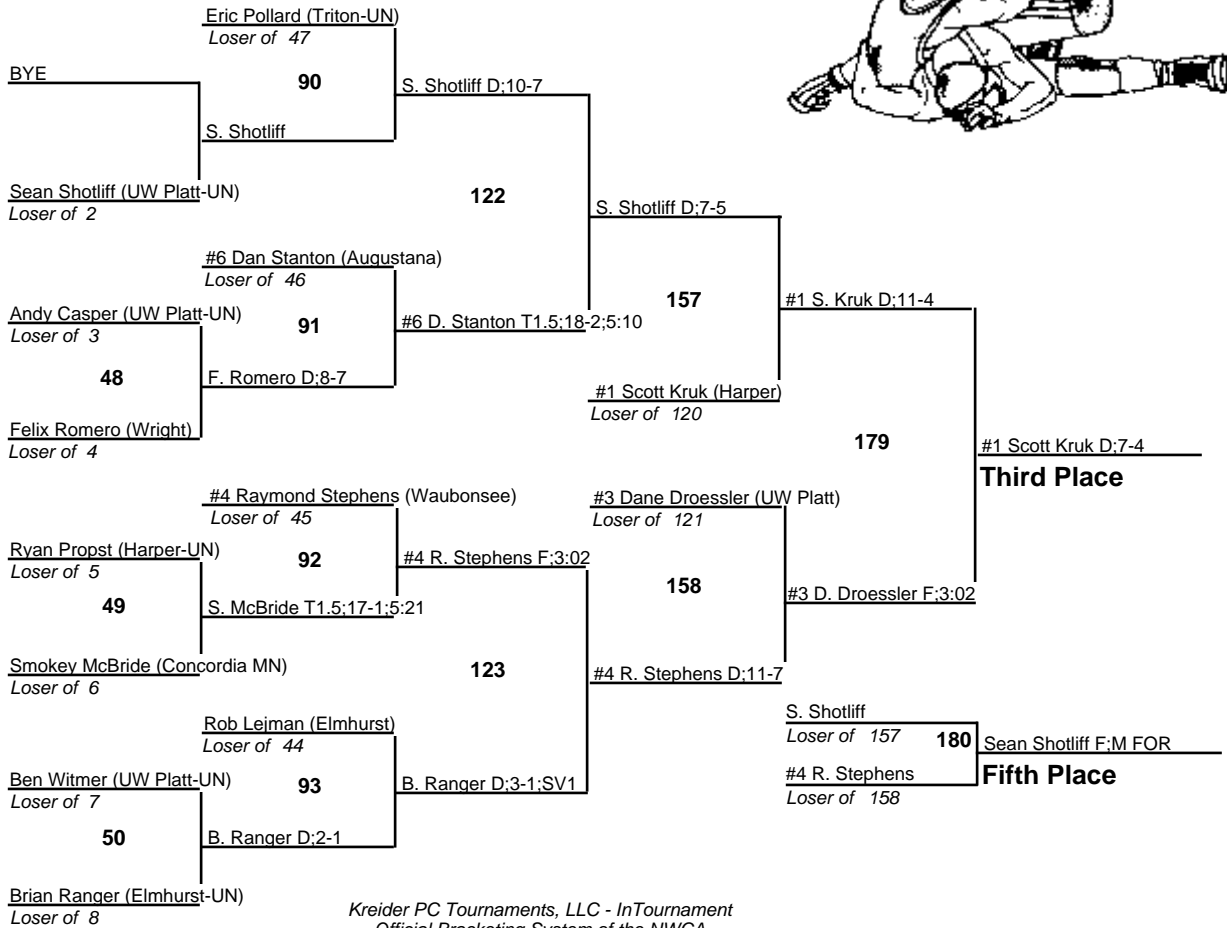

24th "Al Hanke" Invitational

125
28 January 2006

24th "Al Hanke" Invitational

133
28 January 2006

24th "Al Hanke" Invitational

141
28 January 2006

24th "Al Hanke" Invitational

149
28 January 2006

24th "Al Hanke" Invitational

157
28 January 2006

24th "Al Hanke" Invitational

165
28 January 2006

24th "Al Hanke" Invitational

174
28 January 2006

24th "Al Hanke" Invitational

184
28 January 2006

24th "Al Hanke" Invitational

197

28 January 2006