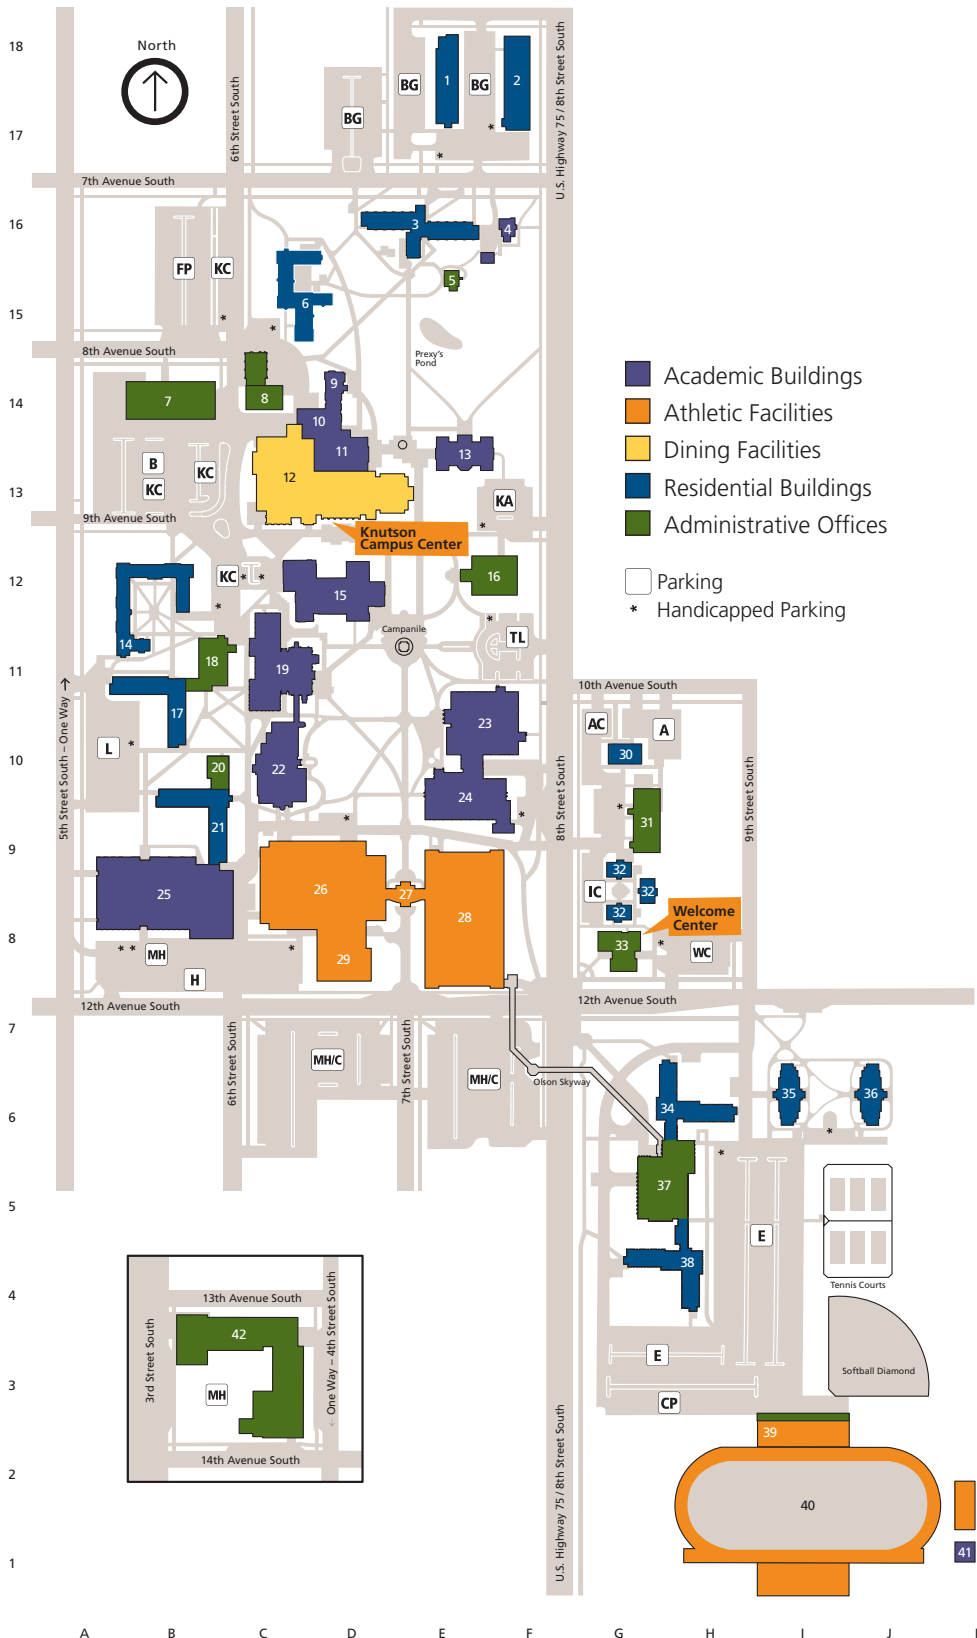

CONCORDIA COLLEGE

Campus Map

901 8th St. S., Moorhead, MN 56562
www.ConcordiaCollege.edu
 For information, call (218) 299-4000.

| | |
|--|-----|
| 1. Bogstad Manor | E18 |
| 2. Bogstad East | F18 |
| 3. Park Region Hall King Intercultural Center | D16 |
| 4. President's Residence | E16 |
| 5. Aasgaard House | E15 |
| 6. Fjelstad Hall Frida Nilsen Lounge | C15 |
| 7. Mugaas Plant Operations Center Parking Services | B14 |
| 8. Berg Steam Plant | C14 |
| 9. Bishop Whipple Hall | D14 |
| 10. Grose Hall | D14 |
| 11. Academy Hall | D13 |
| 12. Knutson Campus Center Campus Information Centrum | D13 |
| 13. Old Main | E13 |
| 14. Brown Hall | B12 |
| 15. Carl B. Ylvisaker Library | D12 |
| 16. Lorentzen Hall | E12 |
| 17. Livedalen Hall | B11 |
| 18. Normandy Center Bookstore | B11 |
| 19. Frances Frazier Comstock Theatre Cyrus M. Running Gallery | C11 |
| 20. Kjos Health Center | B10 |
| 21. Hoyum Hall | B9 |
| 22. Olin Art and Communications Center TV-radio studios | C10 |
| 23. Ivers Science Building LB Auditorium | E11 |
| 24. Jones Science Center Fuglestad Auditorium | E10 |
| 25. Hvidsten Hall of Music Christiansen Recital Hall | B8 |
| 26. Memorial Auditorium | C9 |
| 27. Offutt Concourse Birkeland Alumni Lounge | D8 |
| 28. Olson Forum | E8 |
| 29. Swimming Pool | D8 |
| 30. Boe-Olsen Apartments | G10 |
| 31. Advancement Center | G9 |
| 32. International Center | G8 |
| 33. Welcome Center | G8 |
| 34. Hallett Hall | G6 |
| 35. Townhouse West | I6 |
| 36. Townhouse East | J6 |
| 37. Grant Center | G5 |
| 38. Erickson Hall | G4 |
| 39. Transportation Services | I3 |
| 40. Jake Christiansen Stadium | I2 |
| 41. Observatory | K1 |
| 42. Riverside Center (see inset) | |